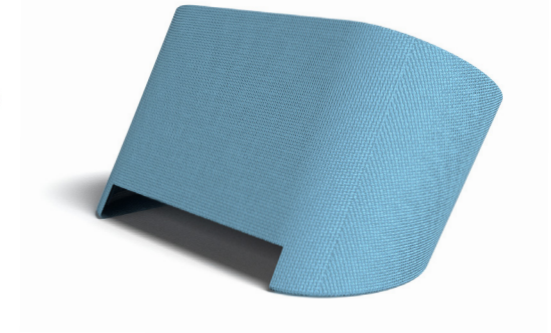

3 Gang Configuration

Fascia Finishes

Nova & Viva can be specified with 4 refined fascia finishes to contrast or blend with the desired environment.

White Gloss

White Matte

Black Gloss

Black Matte

Nova White Matte

Viva Black Gloss

Body Finishes

An industry first, CMS has incorporated fabric into it's manufacturing process to deliver unprecedented styling flexibility to achieve a brand new look above or below the desk.