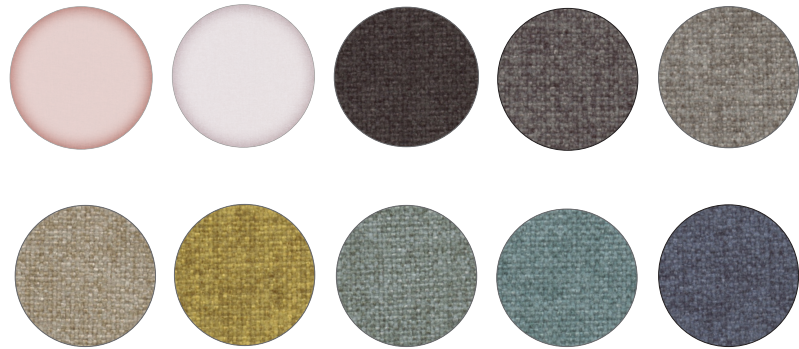

Body Finishes

An industry first, CMS has incorporated fabric into it's manufacturing process to deliver unprecedented styling flexibility to achieve a brand new look above or below the desk.