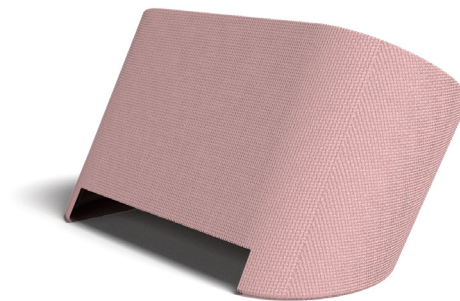

3 Gang Configuration

Fascia Finishes

Nova & Viva can be specified with 4 refined fascia finishes to contrast or blend with the desired environment.

White Gloss

White Matte

Black Gloss

Black Matte

Nova White Matte

Viva Black Gloss

Body Finishes

An industry first, CMS has incorporated fabric into it's manufacturing process to deliver unprecedented styling flexibility to achieve a brand new look above or below the desk.