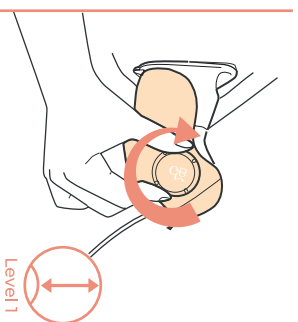

Adjustable breast shield size
range 25mm - 28mm

Check your fit

Adjust the height level of the tongue to the maximum comfort level.

Adjustable breast shield size
range 18mm - 24mm

Annabella

Place ruler on the underside of your nipple.
Note: Do not include the areola during measurement.