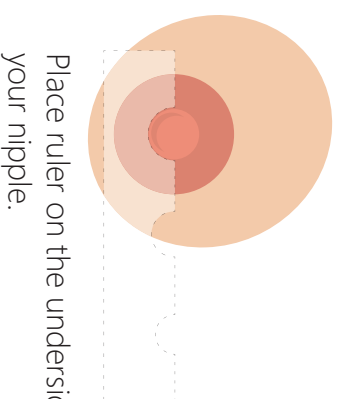

Adjustable breast shield size
range 25mm - 28mm

Check your fit

Adjust the height level of the tongue to the maximum comfort level.

Adjustable breast shield size
range 18mm - 24mm

Annabella

Place ruler on the underside of your nipple.
Note: Do not include the areola during measurement.