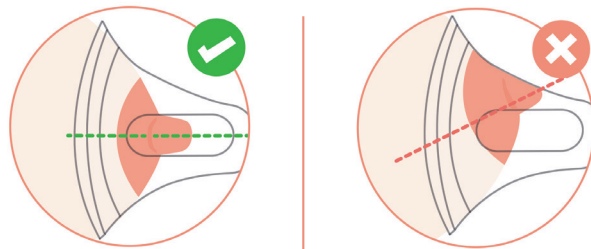

Please use the Annabella breast shield sizing tool for optimal fit.

Place ruler on the underside of your nipple.

**Note:** Do not include the areola during measurement.

For optimal fit use the tongue height knob to adjust the breast shield size. Note that you should always choose your maximum comfort level while pumping, as your size may change throughout your breastfeeding journey.

### Nipple Alignment

When aligning your nipple make sure the nipple is not touching any part of the breast shield and is moving freely.

Annabella

Annabella

## Check your fit

Adjustable breast shield size  
**range 18mm - 24mm**

Adjust the height level of  
the tongue to the maximum  
comfort level.

Annabella

## Check your fit

Adjustable breast shield size  
**range 25mm - 28mm**

Adjust the height level of  
the tongue to the maximum  
comfort level.