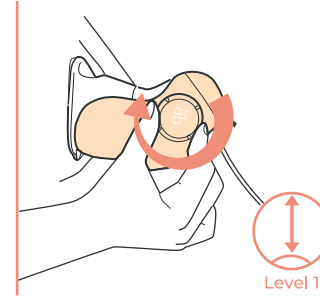

Please use the Annabella breast shield sizing tool for optimal fit.

Place ruler on the underside of your nipple.

**Note:** Do not include the areola during measurement.

For optimal fit use the tongue height knob to adjust the breast shield size. Note that you should always choose your maximum comfort level while pumping, as your size may change throughout your breastfeeding journey.

### Nipple Alignment

When aligning your nipple make sure the nipple is not touching any part of the breast shield and is moving freely.

Annabella

Annabella

## Check your fit

Adjustable breast shield size  
**range 18mm - 24mm**

Adjust the height level of  
the tongue to the maximum  
comfort level.

Annabella

## Check your fit

Adjustable breast shield size  
**range 25mm - 28mm**

Adjust the height level of  
the tongue to the maximum  
comfort level.