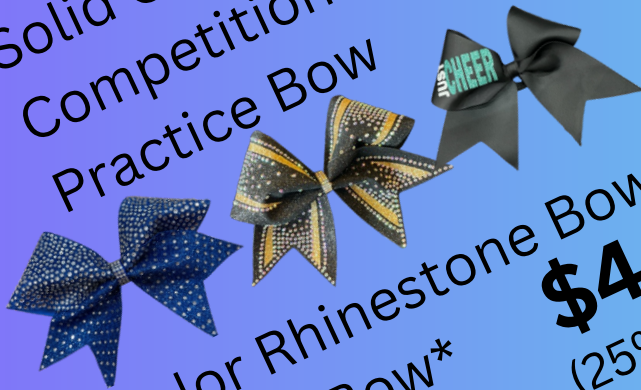

## SHOW OFF THAT BLING!!

Everyone's favorite day has arrived!! We love to see all of your athletes smiling faces when receiving and wearing their beautiful bows. Please remember to tag us [@thebowshoppe](https://www.instagram.com/thebowshoppe)

Looking for multiple bows? THE BOWS SHOPPE is pleased to offer our “**BOW BUNDLES.**” Save money by ordering one of the options below.

**1. Competition Bow\***  
Practice Bow **\$28**  
(15% savings)

**2. Solid Color Rhinestone Bow\*\***  
Competition Bow\*\* **\$42**  
Practice Bow (20% savings)