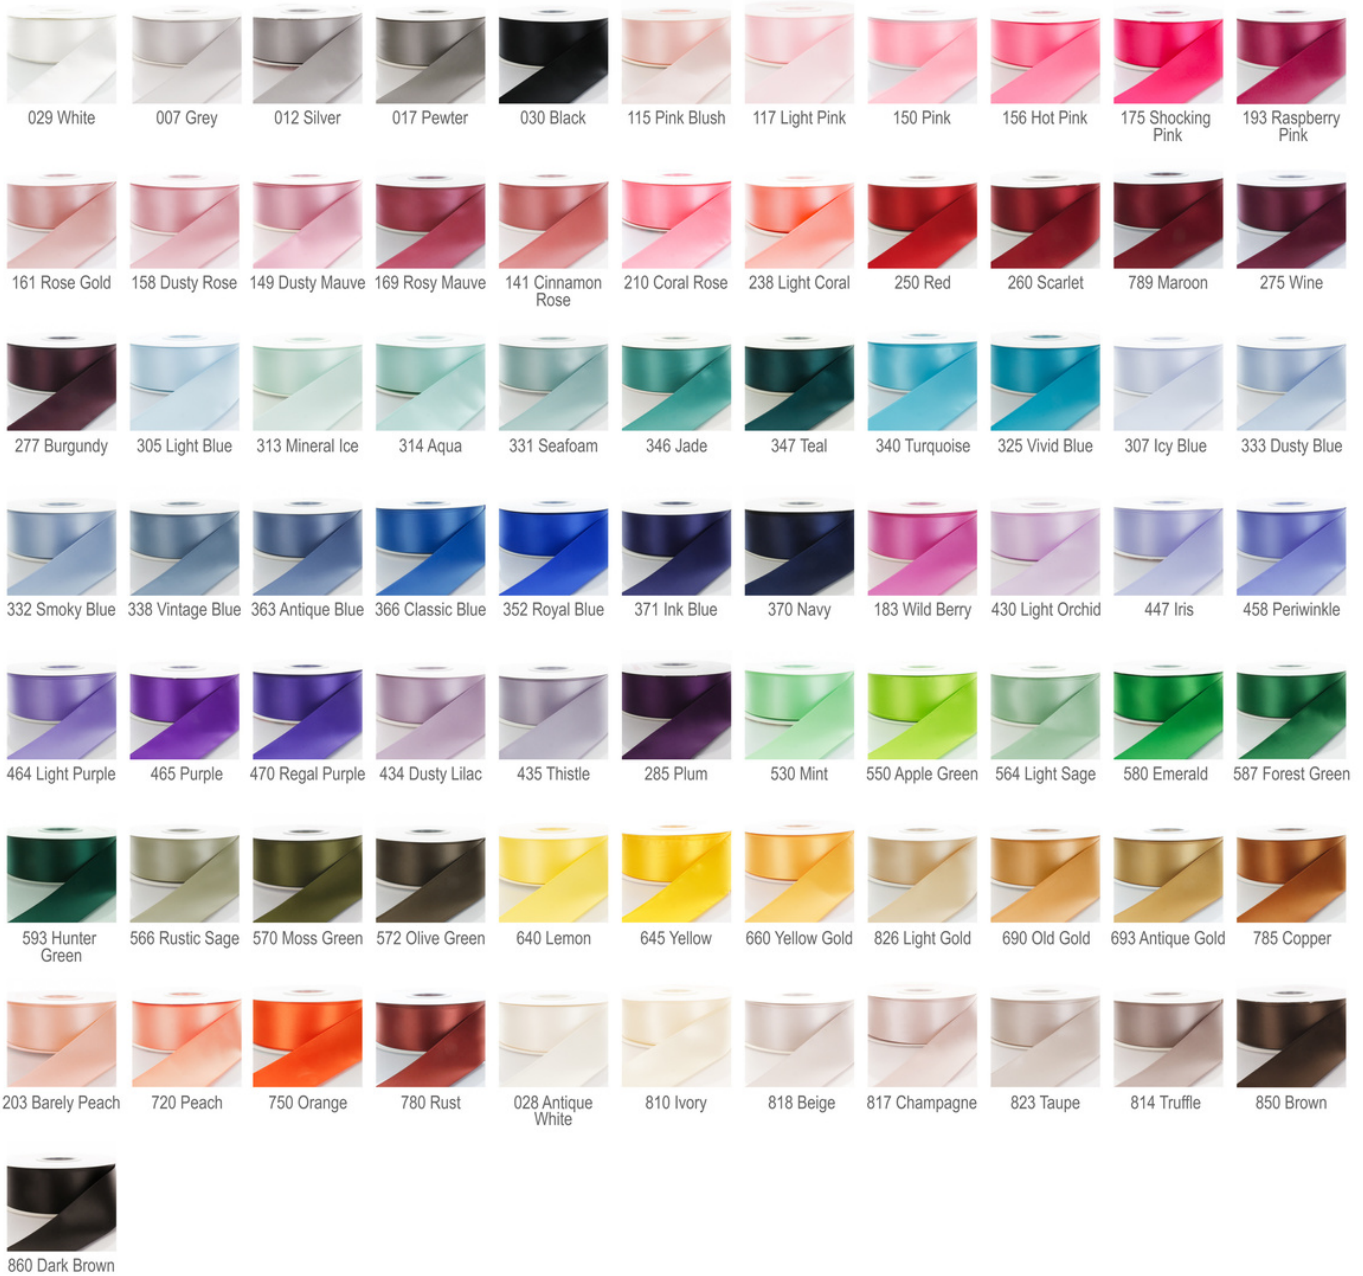

SATIN RIBBON

*Ribbon sizes are as follows: 2.25 inch, 3 inch and 4 inch. Please note all ribbon colors may not come in a specific size.