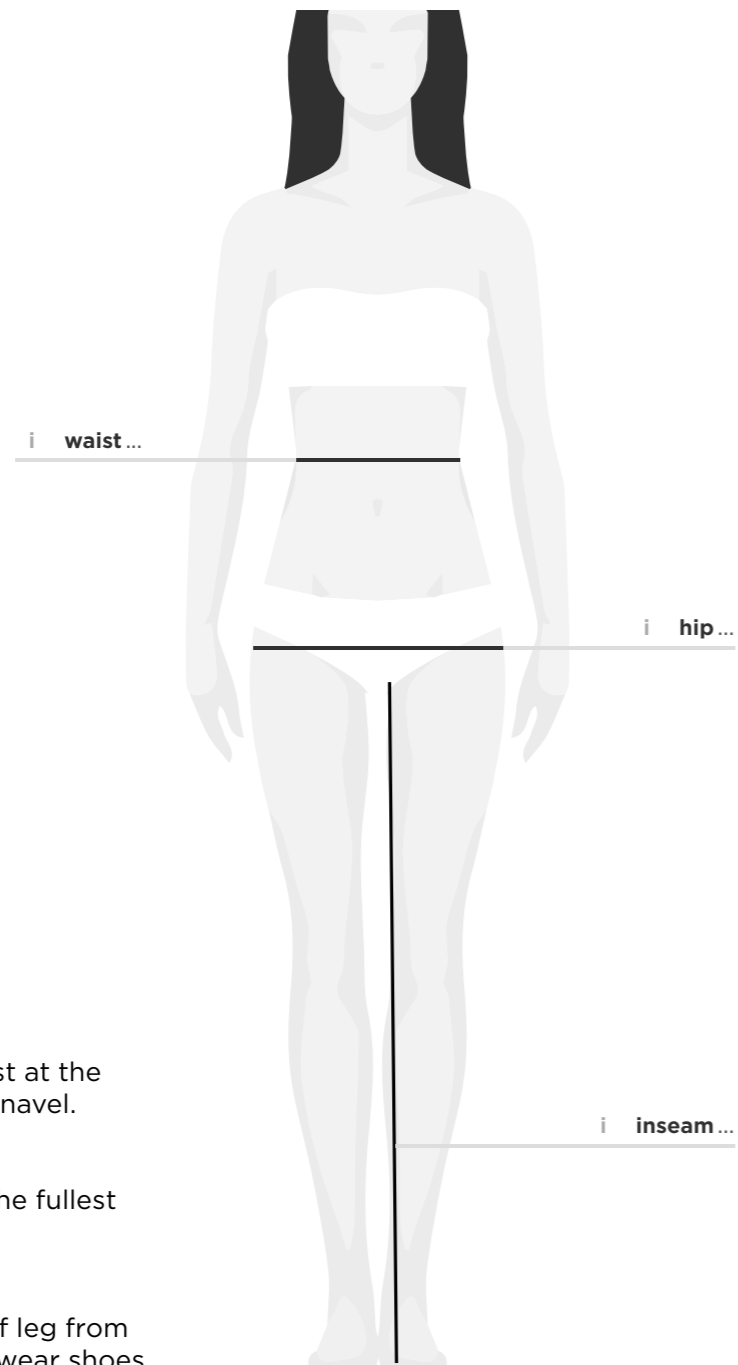

SIZE

39 40 41
42 43 44
45 46

FOOT Measure length from big toe to heel. If a measurement is between two sizes, order the larger size.

MEN SHOES

your size

size table cm

size	foot
39	25.5 cm
40	26 cm
41	26.5 cm
42	27 cm
43	28 cm
44	28.5 cm
45	29.5 cm
46	30 cm

size table inch

size	foot
39	10.25 in
40	10.5 in
41	10.78 in
42	11 in
43	11.3 in
44	11.57 in
45	11.83 in
46	12 in

SIZE

75	80	85
90	95	100
105	110	

MEN BELTS

your size

size table cm

size	hip
75	75 cm
80	80 cm
85	85 cm
90	90 cm
95	95 cm
100	100 cm
105	105 cm
110	110 cm

size table inch

size	hip
75	30 in
80	31 in
85	33 in
90	35 in
95	37 in
100	39 in
105	41 in
110	43 in

WAIST & LENGTH

waist			length		
22	23	24	28	30	32
25	26	27	34	36	
28	29	30			
31	32	33			
34	35	36			

WAIST Measure around waist at the smallest part just above the navel.

HIP Measure around hip at the fullest part of buttocks.

INSEAM Measure at inside of leg from crotch to the ground. Don't wear shoes.

WOMEN

BOTTOMS JEANS

your size

size table cm

length	inseam
28	71 cm
30	76 cm
32	81 cm
34	86 cm
36	91 cm