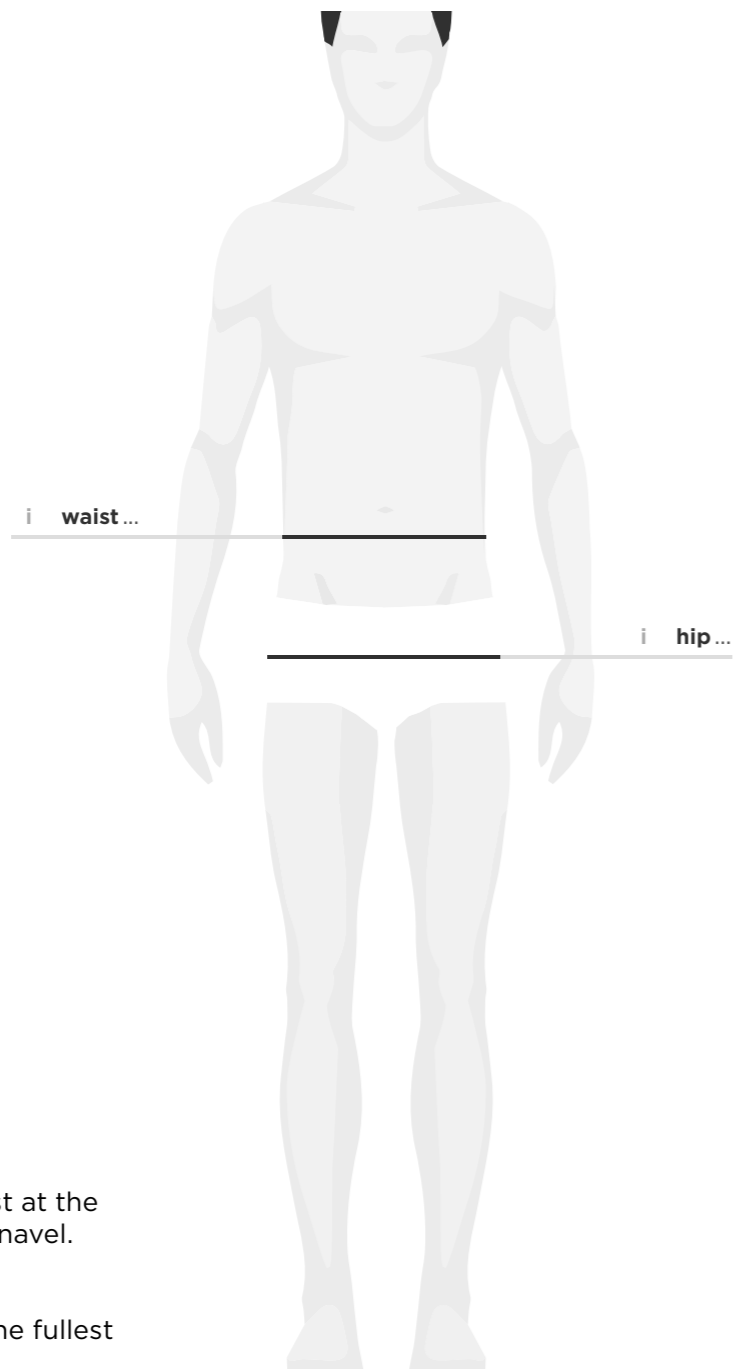

SIZE GUIDE

MEN & WOMEN

G-STAR RAW

WAIST & LENGTH

waist			length		
24	25	26	26	28	30
27	28	29	32	34	36
30	31	32	38		
33	34	35			
36	38	40			
42	44				

WAIST Measure around waist at the smallest part just above the navel.

size table cm

waist size	waist	hip
XXS	66 cm	80 cm
XS	72 cm	86 cm
S	78 cm	92 cm
M	84 cm	98 cm
L	90 cm	104 cm
XL	98 cm	112 cm
XXL	106 cm	120 cm

size table inch

waist size	waist	hip
XXS	26 in	31 4/8 in
XS	28 3/8 in	33 7/8 in
S	30 6/8 in	36 2/8 in
M	33 1/8 in	38 5/8 in
L	35 3/8 in	41 in
XL	38 5/8 in	44 1/8 in
XXL	41 6/8 in	47 2/8 in

SIZE

24	25	26
27	28	29
30	31	32
33	34	35
36	38	40
42	44	

WAIST Measure around waist at the smallest part just above the navel.

HIP Measure around hip at the fullest part of buttocks.

MEN
**BOTTOMS
JEANS**

your size

size table cm

size	waist	hip
24	64 cm	78 cm
25	66.5 cm	80.5 cm
26	69 cm	83 cm
27	71.5 cm	85.5 cm
28	74 cm	88 cm
29	76.5 cm	90.5 cm
30	79 cm	93 cm
31	81.5 cm	95.5 cm
32	84 cm	98 cm
33	86.5 cm	100.5 cm
34	89 cm	103 cm
35	91.5 cm	105.5 cm
36	94 cm	108 cm
38	99.5 cm	113 cm
40	105 cm	118 cm
42	110.5 cm	123 cm
44	116 cm	128 cm