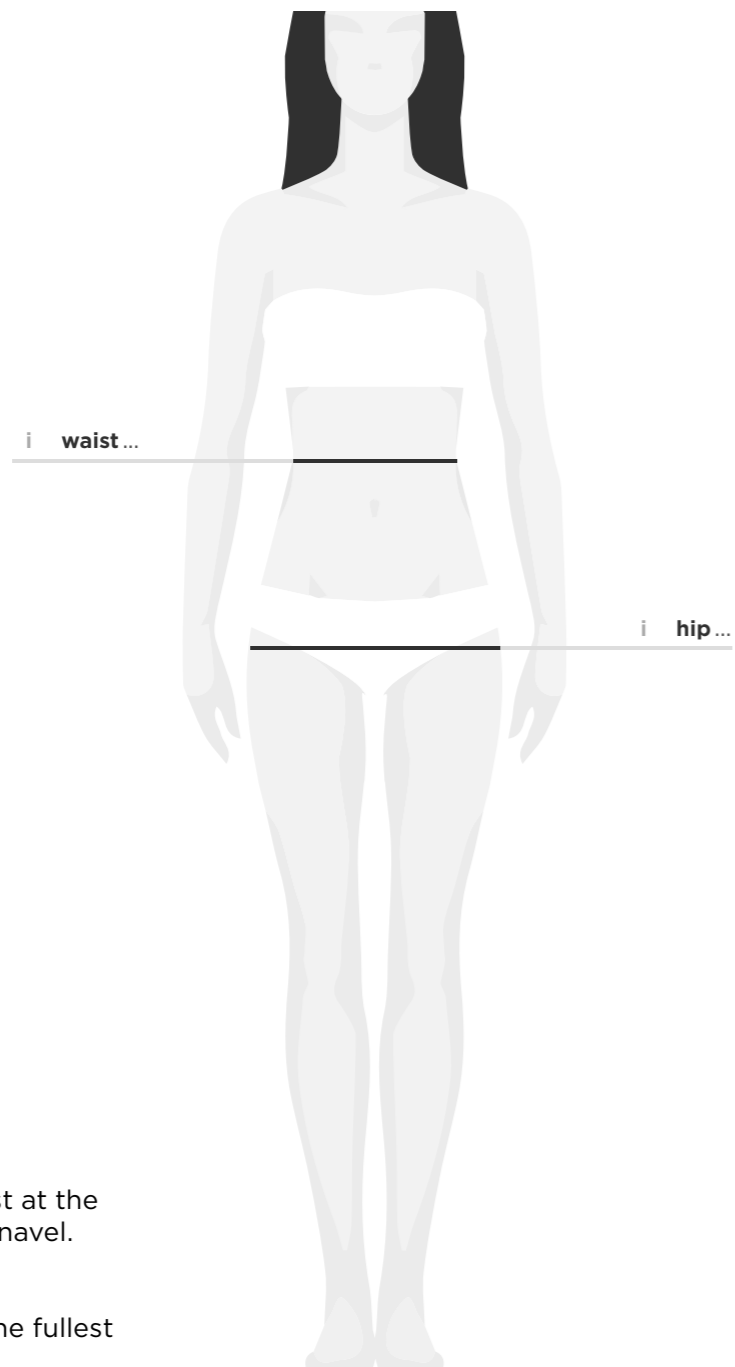

SIZE GUIDE

MEN & WOMEN

G-STAR RAW

WAIST & LENGTH

waist			length		
24	25	26	26	28	30
27	28	29	32	34	36
30	31	32	38		
33	34	35			
36	38	40			
42	44				

WAIST Measure around waist at the smallest part just above the navel.

size table inch

length	inseam
28	28 in
30	30 in
32	32 in
34	34 in
36	36 in

size	waist	hip
22	58.5 cm	80.5 cm
23	60.5 cm	83 cm
24	62.5 cm	85.5 cm
25	64.5 cm	88 cm
26	66.5 cm	90.5 cm
27	69 cm	93 cm
28	71.5 cm	95.5 cm
29	74 cm	98 cm
30	76.5 cm	100.5 cm
31	79 cm	103 cm
32	81.5 cm	105.5 cm
33	84 cm	108 cm
34	86.5 cm	110.5 cm
35	89 cm	113 cm
36	91.5 cm	115.5 cm

S M L

WOMEN

BOTTOMS

JEANS

your size

XS S M
L XL

size table cm

waist size	waist	hip
XS	65 cm	89 cm
S	69 cm	93 cm
M	75 cm	99 cm
L	81 cm	105 cm
XL	87 cm	111 cm

size table inch

waist size	waist	hip
XS	25 5/8 in	35 in
S	27 1/8 in	36 5/8 in
M	29 4/8 in	39 in
L	31 7/8 in	41 3/8 in
XL	34 2/8 in	43 6/8 in

WAIST Measure around waist at the smallest part just above the navel.