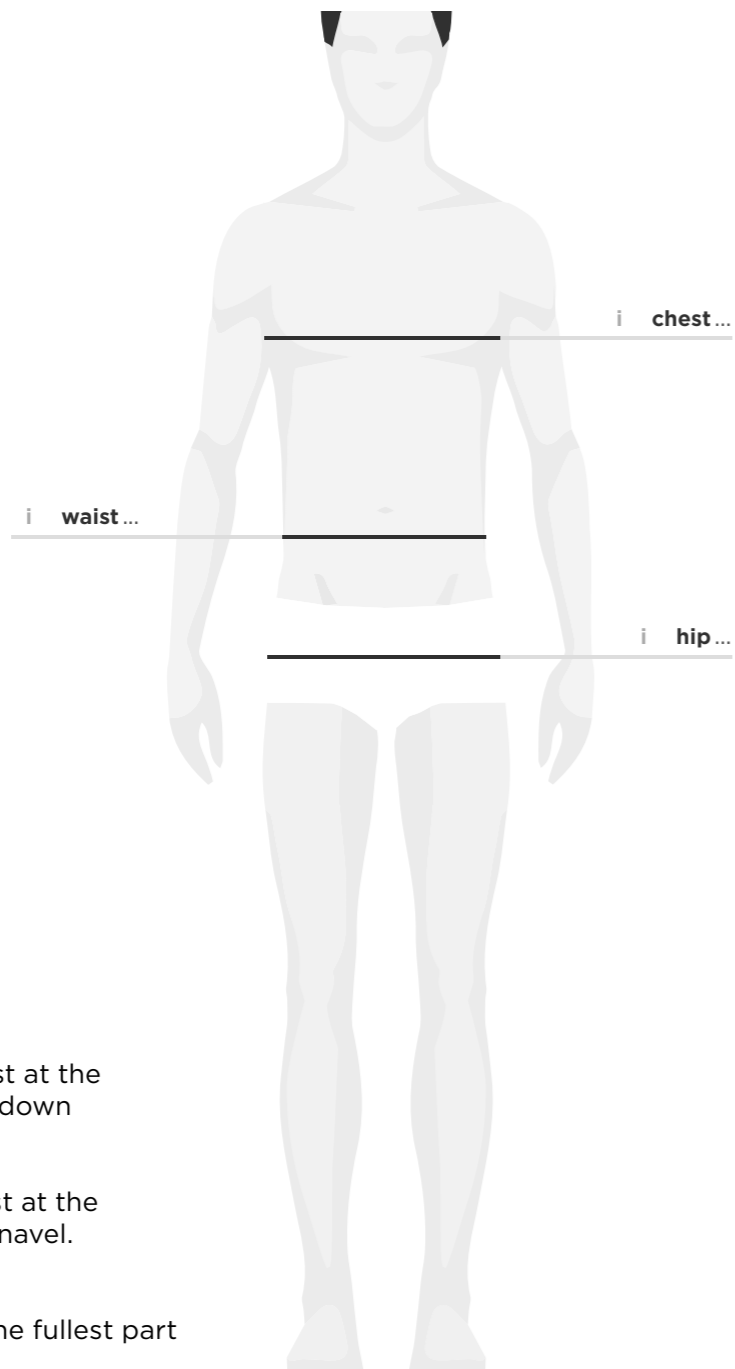

SIZE GUIDE

MEN & WOMEN

G-STAR RAW

WAIST & LENGTH

waist			length		
24	25	26	26	28	30
27	28	29	32	34	36
30	31	32	38		
33	34	35			
36	38	40			
42	44				

WAIST Measure around waist at the smallest part just above the navel.

size table inch

size	waist	hip
24	25 2/8 in	30 1/2 in
25	26 1/8 in	31 1/2 in
26	27 1/8 in	32 1/2 in
27	28 1/8 in	33 1/2 in
28	29 1/8 in	34 1/2 in
29	30 1/8 in	35 1/2 in
30	31 1/8 in	36 1/2 in
31	32 1/8 in	37 1/2 in
32	33 1/8 in	38 5/8 in
33	34 in	39 5/8 in
34	35 in	40 4/8 in
35	36 in	41 4/8 in
36	37 in	42 4/8 in
38	39 1/8 in	44 4/8 in
40	41 3/8 in	46 4/8 in
42	43 4/8 in	48 3/8 in
44	45 5/8 in	50 3/8 in

WAIST SIZE

46 48 50
52 54 56

WAIST Measure around waist at the smallest part just above the navel.

HIP Measure around hip at the fullest part of buttocks.

MEN BOTTOMS JEANS

your size

size table cm

waist size	waist	hip
46	77 cm	92 cm
48	81 cm	96 cm
50	85 cm	100 cm
52	89 cm	104 cm
54	93 cm	108 cm
56	97 cm	112 cm

size table inch

waist size	waist	hip
46	30 3/8 in	36 1/4 in
48	31 7/8 in	37 3/4 in
50	33.5 in	39 3/8 in
52	35 in	41 in
54	36 5/8 in	42 1/2 in
56	38 1/4 in	44 1/8 in

S M L

MEN TOPS

XXS XS S
M L XL
XXL

CHEST Measure around chest at the fullest part. Keep your arms down