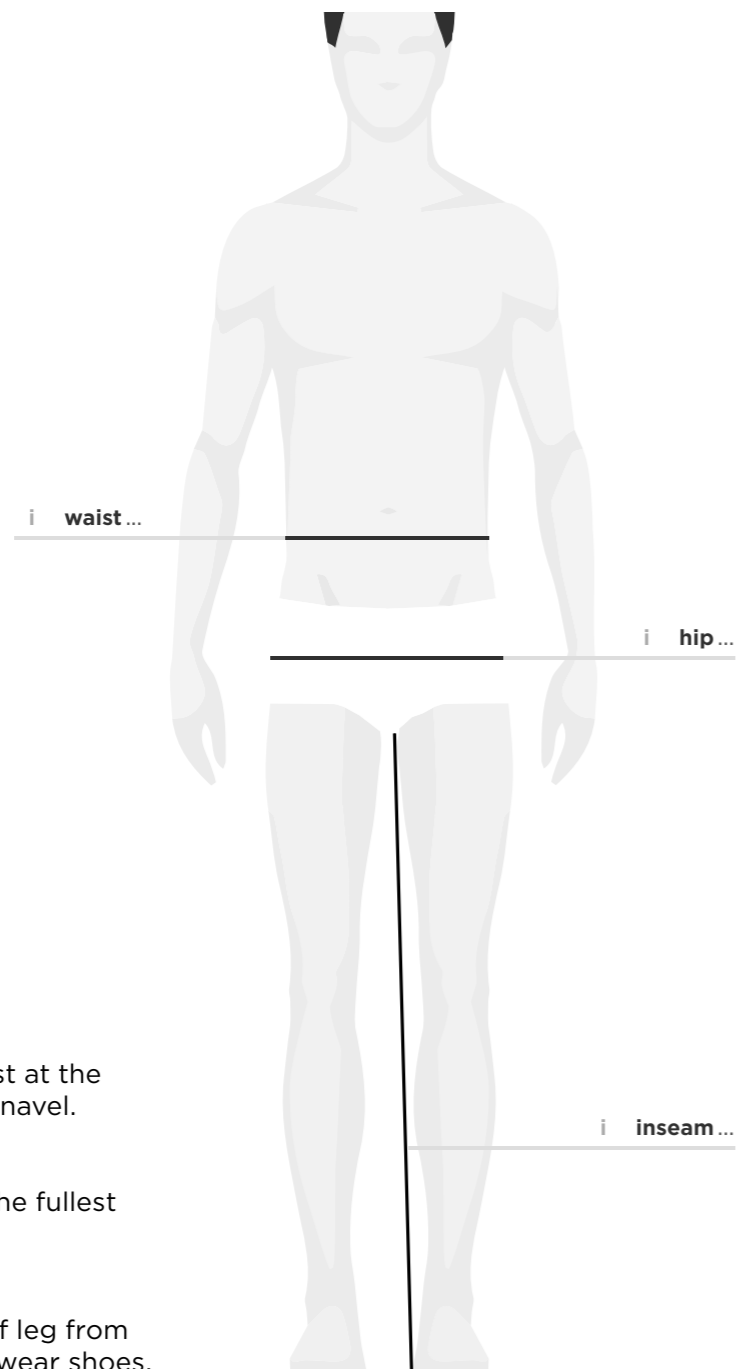

SIZE GUIDE

MEN & WOMEN

G-STAR RAW

WAIST & LENGTH

waist			length		
24	25	26	26	28	30
27	28	29	32	34	36
30	31	32	38		
33	34	35			
36	38	40			
42	44				

WAIST Measure around waist at the smallest part just above the navel.

HIP Measure around hip at the fullest part of buttocks.

INSEAM Measure at inside of leg from crotch to the ground. Don't wear shoes.

MEN BOTTOMS JEANS

your size

size table cm

length	inseam
26	66 cm
28	71 cm
30	76 cm
32	81 cm
34	86 cm
36	91 cm
38	96 cm

size table inch

length	inseam
26	26 in
28	28 in
30	30 in
32	32 in
34	34 in
36	36 in
38	38 in

size	waist	hip
24	64 cm	78 cm
25	66.5 cm	80.5 cm
26	69 cm	83 cm
27	71.5 cm	85.5 cm
28	74 cm	88 cm
29	76.5 cm	90.5 cm
30	79 cm	93 cm
31	81.5 cm	95.5 cm
32	84 cm	98 cm
33	86.5 cm	100.5 cm
34	89 cm	103 cm
35	91.5 cm	105.5 cm
36	94 cm	108 cm
38	99.5 cm	113 cm
40	105 cm	118 cm
42	110.5 cm	123 cm
44	116 cm	128 cm

SIZE

39 40 41
42 43 44
45 46

FOOT Measure length from big toe to heel. If a measurement is between two sizes, order the larger size.

MEN SHOES

your size

size table cm

size	foot
39	25.5 cm
40	26 cm
41	26.5 cm
42	27 cm
43	28 cm
44	28.5 cm
45	29.5 cm
46	30 cm