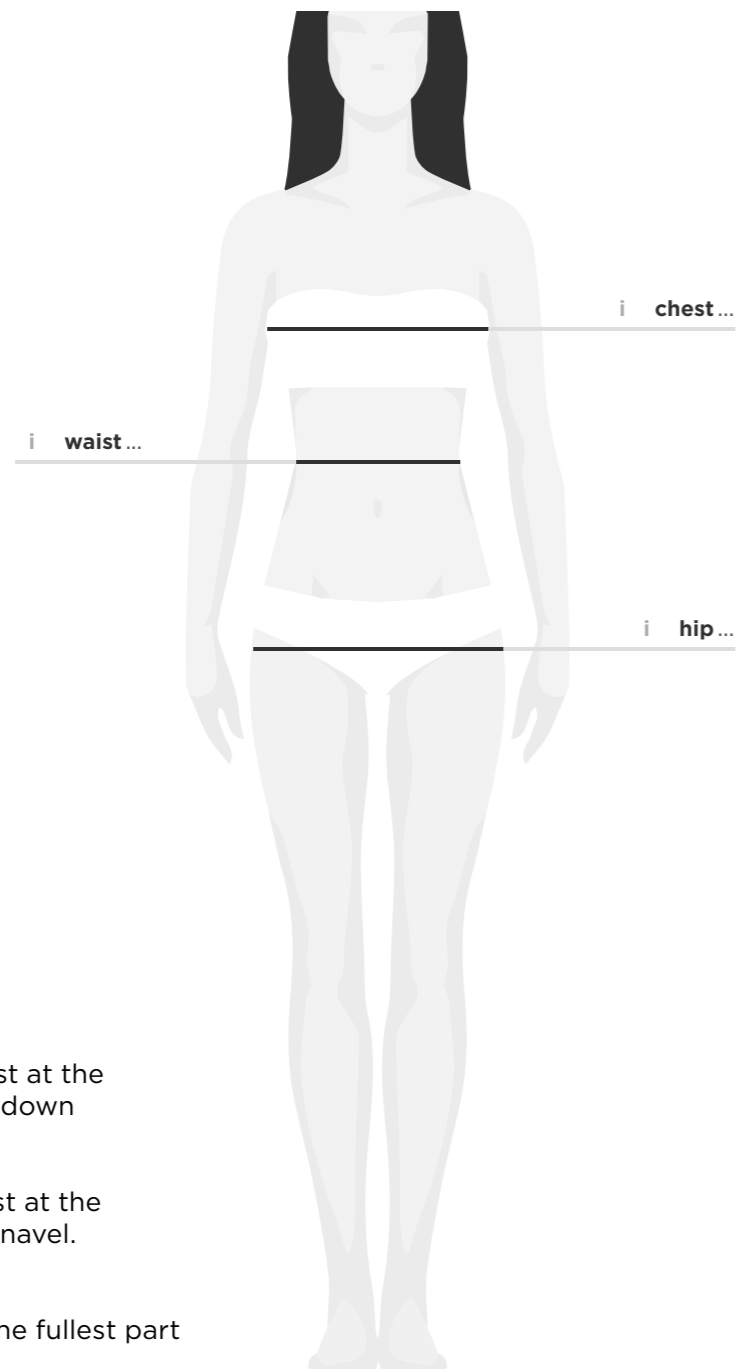

WAIST SIZE

34 36 38
40 42

WAIST Measure around waist at the smallest part just above the navel.

HIP Measure around hip at the fullest part of buttocks.

WOMEN

BOTTOMS JEANS

your size

size table cm

waist size	waist	hip
34	62 cm	88 cm
36	66 cm	92 cm
38	70 cm	96 cm
40	74 cm	100 cm
42	78 cm	104 cm

size table inch

waist size	waist	hip
34	24 3/8 in	34 5/8 in
36	26 in	36 1/4 in
38	27.5 in	37 3/4 in
40	29 1/8 in	39 3/8 in
42	30 3/4 in	41 in

S M L

WOMEN TOPS

XXS XS S
M L XL
XXL

your size

CHEST Measure around chest at the fullest part. Keep your arms down

WAIST Measure around waist at the smallest part just above the navel.

HIP Measure around hip at the fullest part of buttocks.

size table cm

size table inch

size	chest	waist	hip	arm	chest	waist	hip	arm
XXS	78 cm	61 cm	85 cm	75.25 cm	30 6/8 in	24 in	33 4/8 in	29 5/8 in
XS	82 cm	65 cm	89 cm	76.75 cm	32 2/8 in	25 5/8 in	35 in	30 2/8 in
S	86 cm	69 cm	93 cm	78 cm	33 7/8 in	27 1/8 in	36 5/8 in	30 6/8 in
M	92 cm	75 cm	99 cm	79.25 cm	36 2/8 in	29 4/8 in	39 in	31 2/8 in
L	98 cm	81 cm	105 cm	80.5 cm	38 5/8 in	31 7/8 in	41 3/8 in	31 6/8 in
XL	104 cm	87 cm	111 cm	82 cm	41 in	34 2/8 in	43 6/8 in	32 2/8 in
XXL	110 cm	93 cm	117 cm	83.5 cm	43 2/8 in	36 5/8 in	46 1/8 in	32 7/8 in