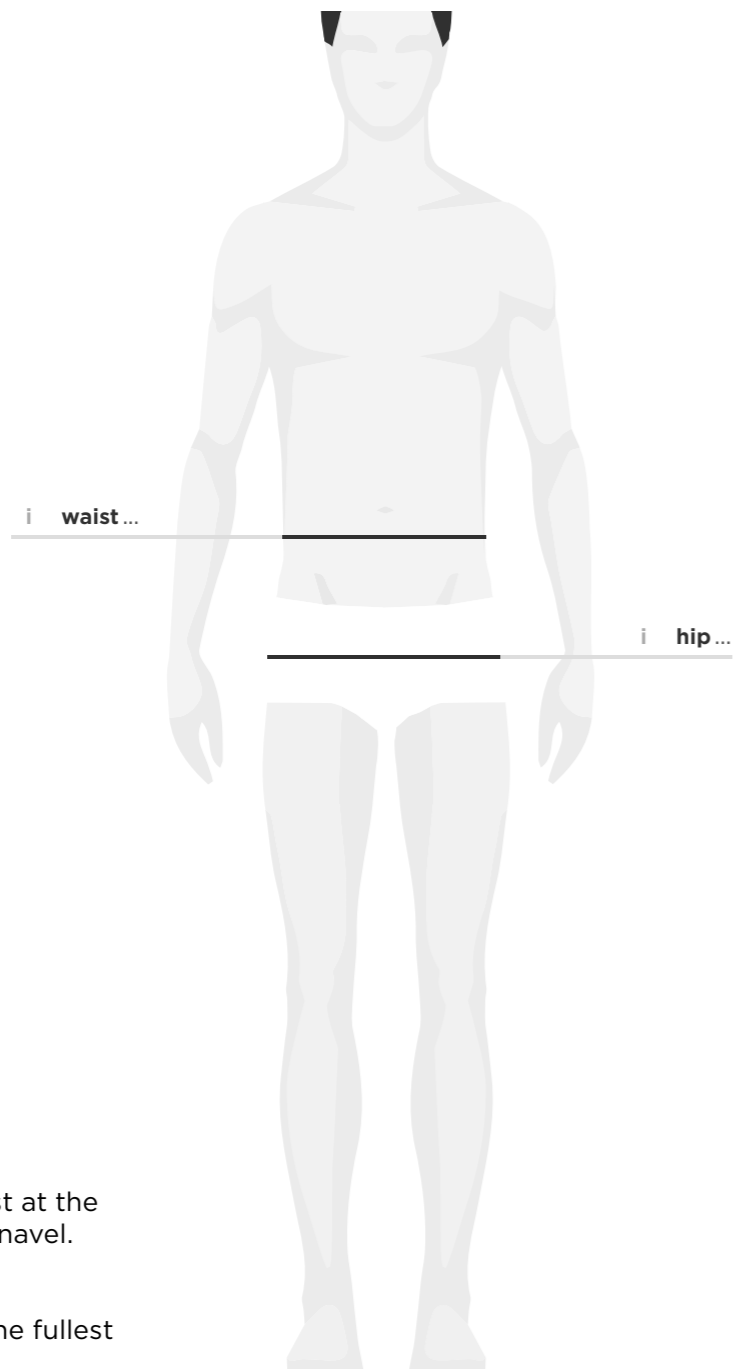

WAIST SIZE

46   48   50
52   54   56

WAIST Measure around waist at the smallest part just above the navel.

HIP Measure around hip at the fullest part of buttocks.

MEN BOTTOMS JEANS

your size

size table cm

waist size	waist	hip
46	77 cm	92 cm
48	81 cm	96 cm
50	85 cm	100 cm
52	89 cm	104 cm
54	93 cm	108 cm
56	97 cm	112 cm

size table inch

waist size	waist	hip
46	30 3/8 in	36 1/4 in
48	31 7/8 in	37 3/4 in
50	33.5 in	39 3/8 in
52	35 in	41 in
54	36 5/8 in	42 1/2 in
56	38 1/4 in	44 1/8 in