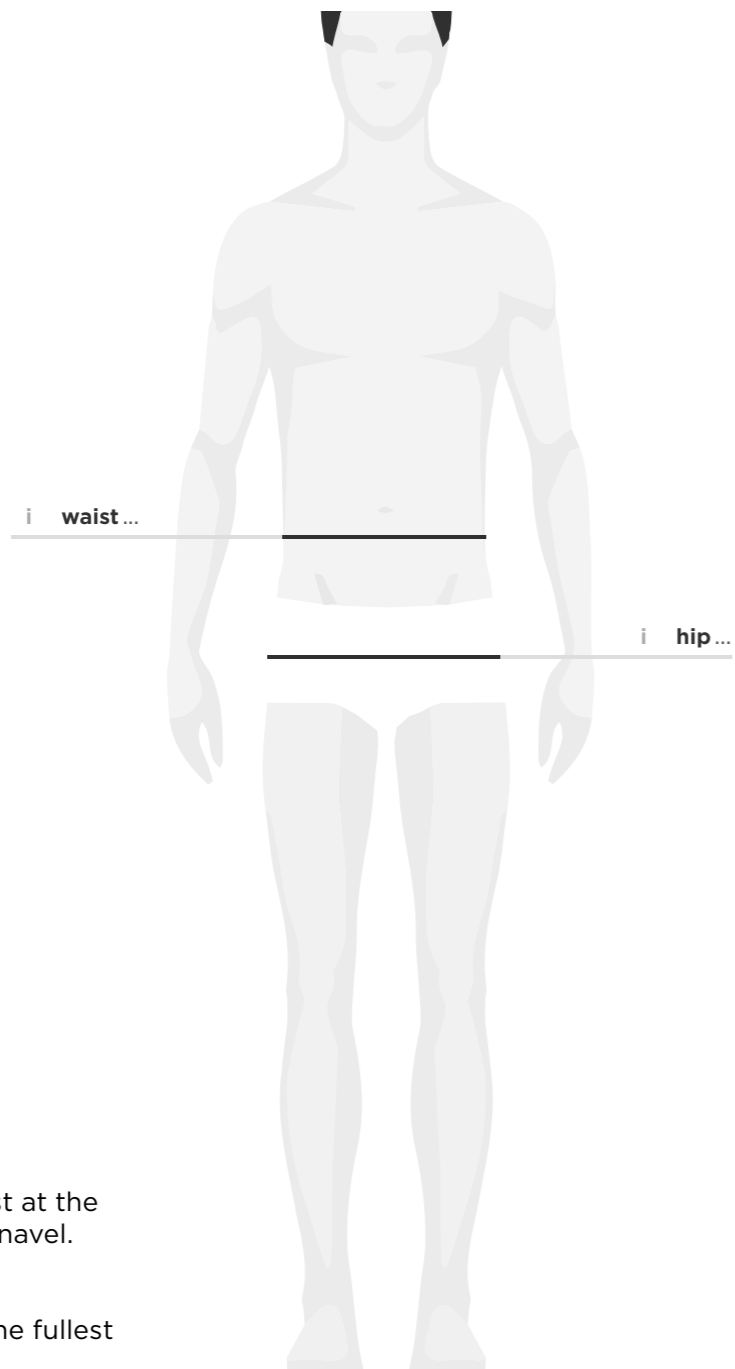

S M L

XXS XS S
M L XL
XXL

WAIST Measure around waist at the smallest part just above the navel.

HIP Measure around hip at the fullest part of buttocks.

MEN

BOTTOMS

JEANS

your size

size table cm

waist size	waist	hip
XXS	66 cm	80 cm
XS	72 cm	86 cm
S	78 cm	92 cm
M	84 cm	98 cm
L	90 cm	104 cm
XL	98 cm	112 cm
XXL	106 cm	120 cm

size table inch

waist size	waist	hip
XXS	26 in	31 4/8 in
XS	28 3/8 in	33 7/8 in
S	30 6/8 in	36 2/8 in
M	33 1/8 in	38 5/8 in
L	35 3/8 in	41 in
XL	38 5/8 in	44 1/8 in
XXL	41 6/8 in	47 2/8 in