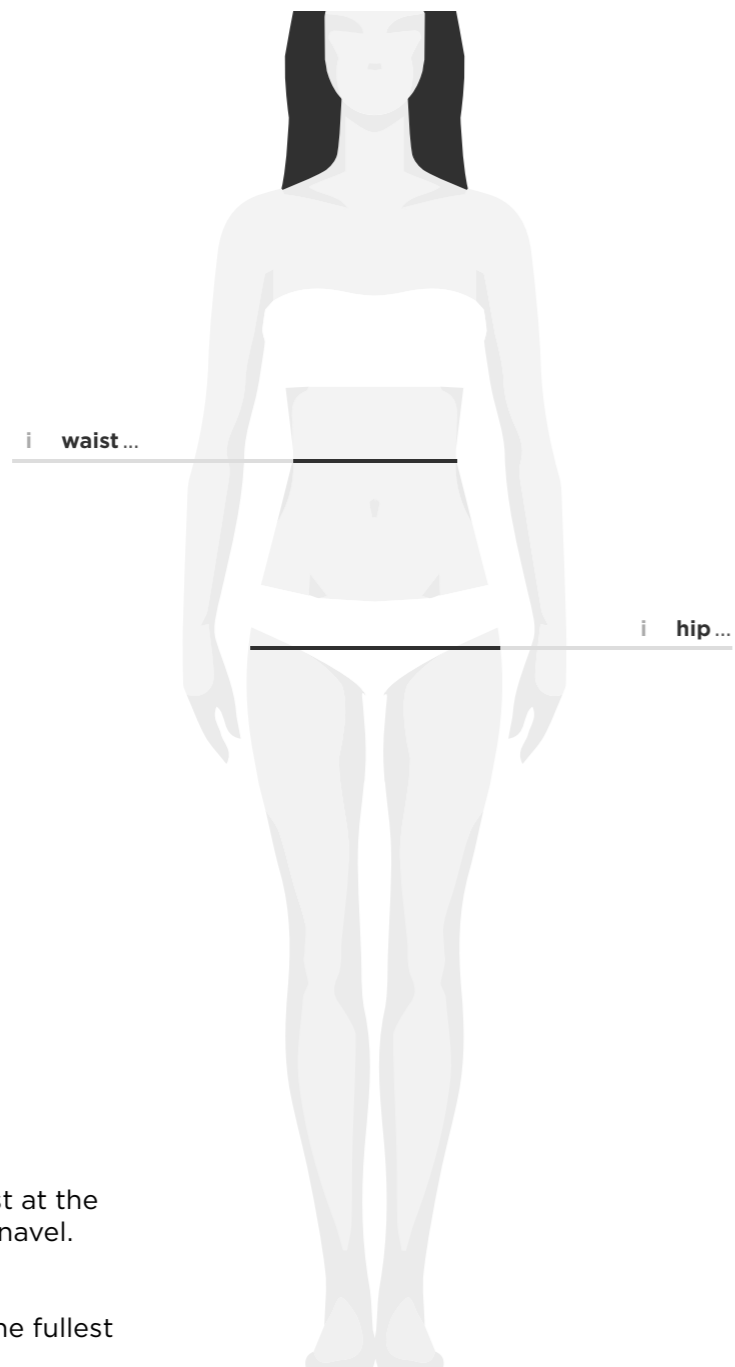

WAIST SIZE

34   36   38
40   42

WAIST Measure around waist at the smallest part just above the navel.

HIP Measure around hip at the fullest part of buttocks.

WOMEN

BOTTOMS JEANS

your size

size table cm

waist size	waist	hip
34	62 cm	88 cm
36	66 cm	92 cm
38	70 cm	96 cm
40	74 cm	100 cm
42	78 cm	104 cm

size table inch

waist size	waist	hip
34	24 3/8 in	34 5/8 in
36	26 in	36 1/4 in
38	27.5 in	37 3/4 in
40	29 1/8 in	39 3/8 in
42	30 3/4 in	41 in