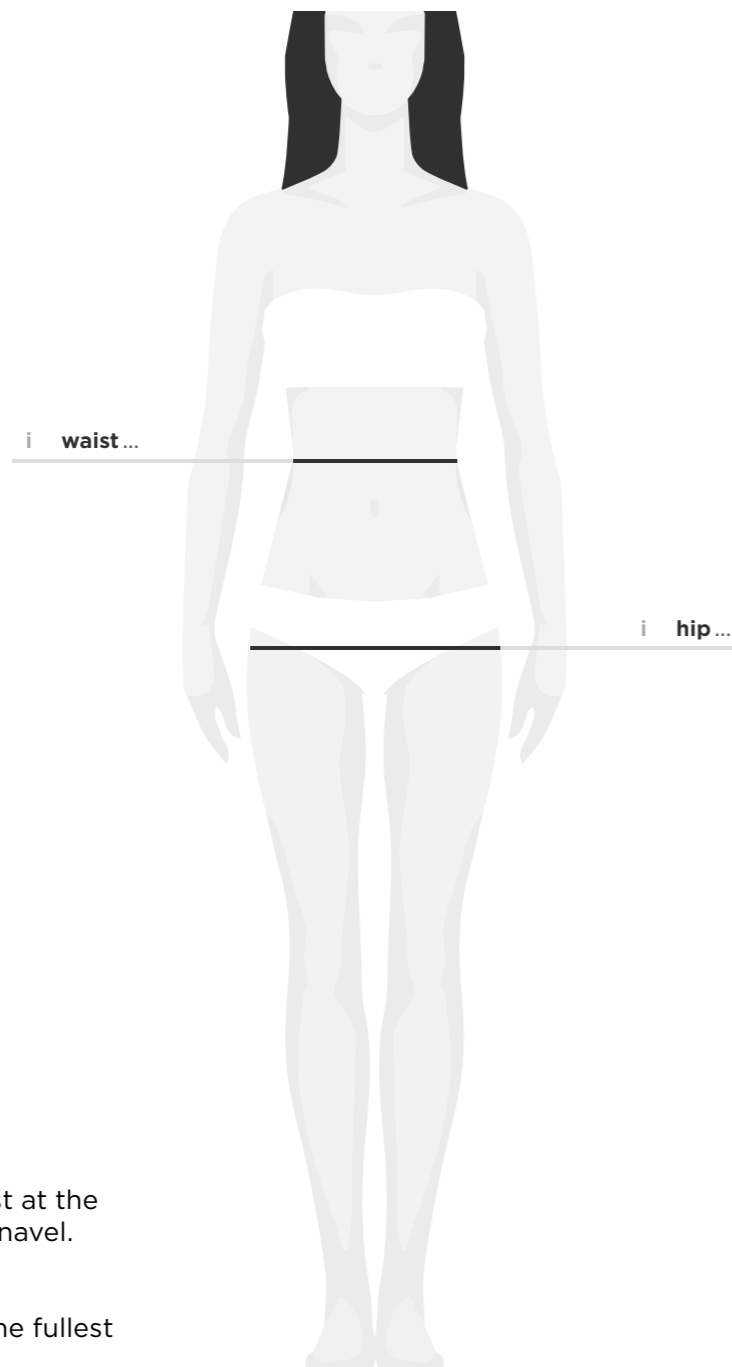

S M L

WOMEN

BOTTOMS

JEANS

your size

XS S M
L XL

size table cm

waist size	waist	hip
XS	65 cm	89 cm
S	69 cm	93 cm
M	75 cm	99 cm
L	81 cm	105 cm
XL	87 cm	111 cm

size table inch

waist size	waist	hip
XS	25 5/8 in	35 in
S	27 1/8 in	36 5/8 in
M	29 4/8 in	39 in
L	31 7/8 in	41 3/8 in
XL	34 2/8 in	43 6/8 in

WAIST Measure around waist at the smallest part just above the navel.

HIP Measure around hip at the fullest part of buttocks.

WAIST & LENGTH

22	23	24
25	26	27
28	29	30
31	32	33
34	35	36

WAIST Measure around waist at the smallest part just above the navel.

HIP Measure around hip at the fullest part of buttocks.