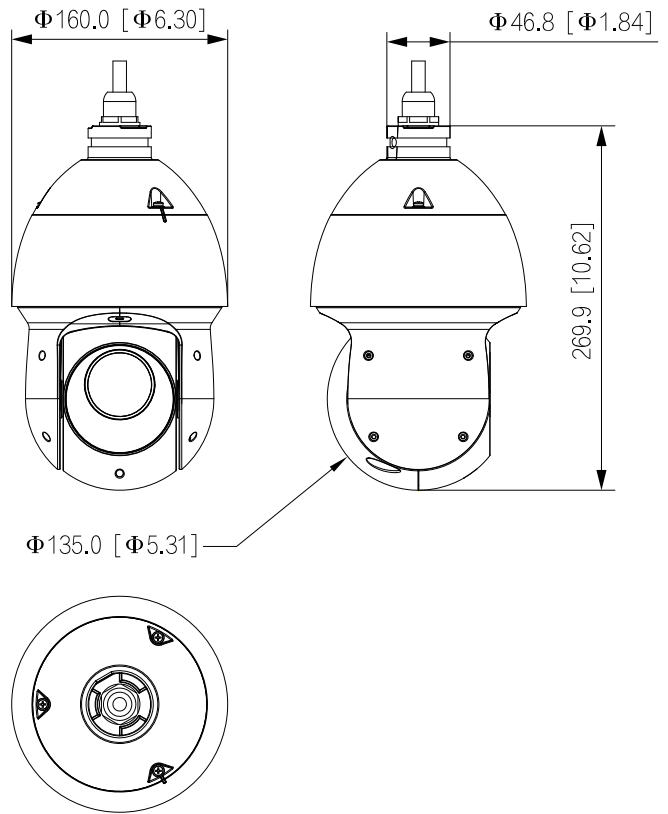

Structure

Casing	Aluminum alloy ADC12
Dimensions	269.9mm × Φ160 mm (11.61" × Φ6.30")
Net Weight	3 kg (6.61 lb)
Gross Weight	4.2 kg (9.26 lb)

Ordering Information

Type	Part Number	Description
2MP PTZ Camera	DH-SD49225XA-HNR-S2	2MP 25x Starlight IR WizSense Network PTZ Camera, PAL
	DH-SD49225XAN-HNR-S2	2MP 25x Starlight IR WizSense Network PTZ Camera, NTSC
	SD49225XA-HNR-S2	2MP 25x Starlight IR WizSense Network PTZ Camera, PAL
	SD49225XAN-HNR-S2	2MP 25x Starlight IR WizSense Network PTZ Camera, NTSC
Accessories	PFB305W	Wall Mount Bracket
	PFA111	Mount Adapter
	DC12V/3A	Power Adapter
	PFA140	Power Box
	PFB300C	Ceiling Mount Bracket
	PFA120	Water-proof Junction Box
	PFA150	Pole Mount Bracket
	PFA151	Corner Mount Bracket
PFB303S	Parapet Mount Bracket	

PFA120
Water-proof
Junction Box

PFA150
Pole Mount
Bracket

PFA151
Corner Mount
Bracket

PFB303S
Parapet Mount
Bracket

Dimensions (mm[inch])

Wall Mount	Ceiling Mount	Ceiling Mount
PFB305W+PFA120	PFA111+PFB300C	PFA111+PFB301C
Pole Mount(Vertical)	Corner Mount	Pole Mount(Horizontal)
PFB305W+PFA150	PFB305W+PFA151	PFA111+PFB300C+PFA150
Plane Mount	Parapet Mount	
PFB301S-E	PFA111+PFB303S	