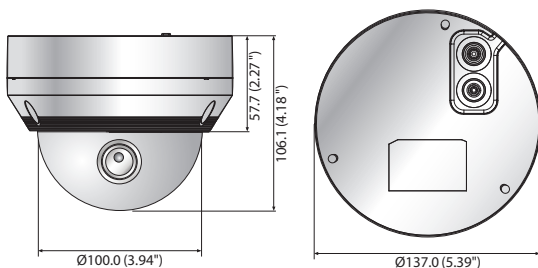

Dimensions

Unit : mm (inch)