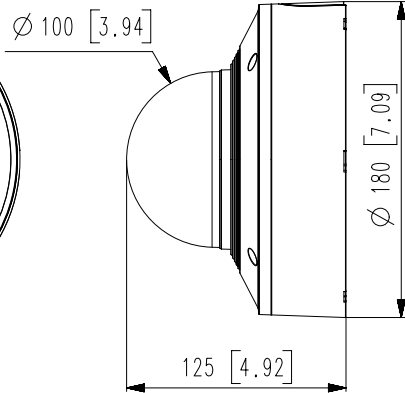

Power Consumption	PoE+: Max 20.00W, typical 17.00W 12VDC: Max 18.70W, typical 15.00W
--------------------------	---

Mechanical	
-------------------	--

Color / Material	White / Aluminum
RAL Code	RAL9003
Product Dimensions / Weight	Ø180x125mm(7.09x4.92"), Weight : 1.90Kg (4.19lb)

DORI (EN62676-4 standard)	
----------------------------------	--

Detect (25PPM/ 8PPF)	Wide: 62.9m(206.34ft) / Tele: 183m(600.33ft)
Observe (63PPM/ 19PPF)	Wide: 25.1m(82.34ft) / Tele: 73.3m(240.46ft)
Recognize (125PPM/ 38PPF)	Wide: 12.6m(41.33ft) / Tele: 36.6m(120.07ft)
Identify (250PPM/ 76PPF)	Wide: 6.3m(20.67ft) / Tele: 18.3m(60.03ft)

No.	MODEL NAME	DATE
13		
12	PNV-A9081ROP	20.12.30
11	PNV-A9081RLP	20.12.30
10	XNV-9082R	19.12.18
9	XNV-8082R	19.12.18
8	XNV-8081RE	19.12.18
7	XNV-6081RE	19.12.18
6	PNV-A9081R	19.09.27
5	XNV-8081R	19.09.27
4	XNV-6081R	19.09.27
3	XNV-6081	19.09.27
2	XNV-8081Z	19.09.27
1	XNV-6081Z	19.09.27
Unit:mm[inch] SCALE:1/1		