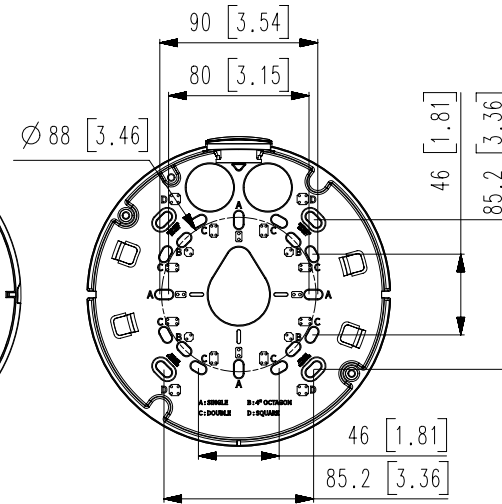

Power Consumption	PoE+: Max 20.00W, typical 17.00W 12VDC: Max 18.70W, typical 15.00W
--------------------------	---

Mechanical	
-------------------	--

Color / Material	White / Aluminum
RAL Code	RAL9003
Product Dimensions / Weight	Ø180x125mm(7.09x4.92"), Weight : 1.90Kg (4.19lb)

DORI (EN62676-4 standard)	
----------------------------------	--

Detect (25PPM/ 8PPF)	Wide: 62.9m(206.34ft) / Tele: 183m(600.33ft)
Observe (63PPM/ 19PPF)	Wide: 25.1m(82.34ft) / Tele: 73.3m(240.46ft)
Recognize (125PPM/ 38PPF)	Wide: 12.6m(41.33ft) / Tele: 36.6m(120.07ft)
Identify (250PPM/ 76PPF)	Wide: 6.3m(20.67ft) / Tele: 18.3m(60.03ft)

No.	MODEL NAME	DATE
13		
12	PNV-A9081ROP	20.12.30
11	PNV-A9081RLP	20.12.30
10	XNV-9082R	19.12.18
9	XNV-8082R	19.12.18
8	XNV-8081RE	19.12.18
7	XNV-6081RE	19.12.18
6	PNV-A9081R	19.09.27
5	XNV-8081R	19.09.27
4	XNV-6081R	19.09.27
3	XNV-6081	19.09.27
2	XNV-8081Z	19.09.27
1	XNV-6081Z	19.09.27
Unit:mm[inch] SCALE:1/1		