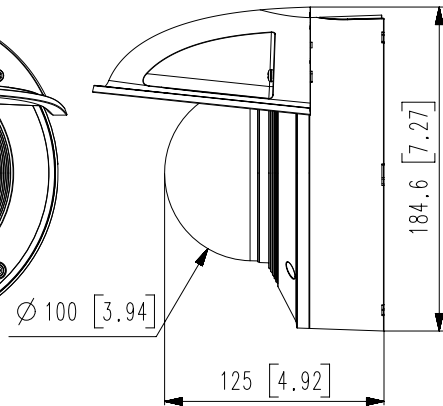

Power Consumption	PoE+: Max 20.00W, typical 17.00W 12VDC: Max 18.70W, typical 15.00W
--------------------------	---

Mechanical	
-------------------	--

Color / Material	White / Aluminum
RAL Code	RAL9003
Product Dimensions / Weight	Ø180x125mm(7.09x4.92"), Weight : 1.90Kg (4.19lb)

DORI (EN62676-4 standard)	
----------------------------------	--

Detect (25PPM/ 8PPF)	Wide: 62.9m(206.34ft) / Tele: 183m(600.33ft)
Observe (63PPM/ 19PPF)	Wide: 25.1m(82.34ft) / Tele: 73.3m(240.46ft)
Recognize (125PPM/ 38PPF)	Wide: 12.6m(41.33ft) / Tele: 36.6m(120.07ft)
Identify (250PPM/ 76PPF)	Wide: 6.3m(20.67ft) / Tele: 18.3m(60.03ft)

No.	MODEL NAME	DATE
13		
12	PNV-A9081ROP	20.12.30
11	PNV-A9081RLP	20.12.30
10	XNV-9082R	19.12.18
9	XNV-8082R	19.12.18
8	XNV-8081RE	19.12.18
7	XNV-6081RE	19.12.18
6	PNV-A9081R	19.09.27
5	XNV-8081R	19.09.27
4	XNV-6081R	19.09.27
3	XNV-6081	19.09.27
2	XNV-8081Z	19.09.27
1	XNV-6081Z	19.09.27
Unit:mm[inch] SCALE:1/1		