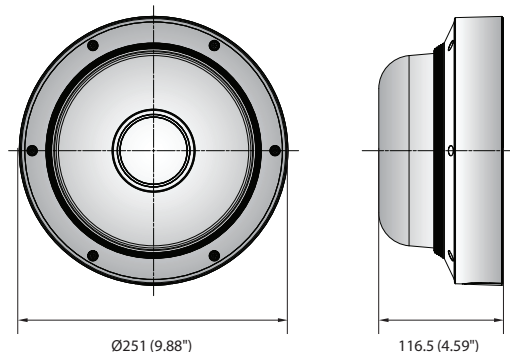

Dimensions

Unit : mm (inch)