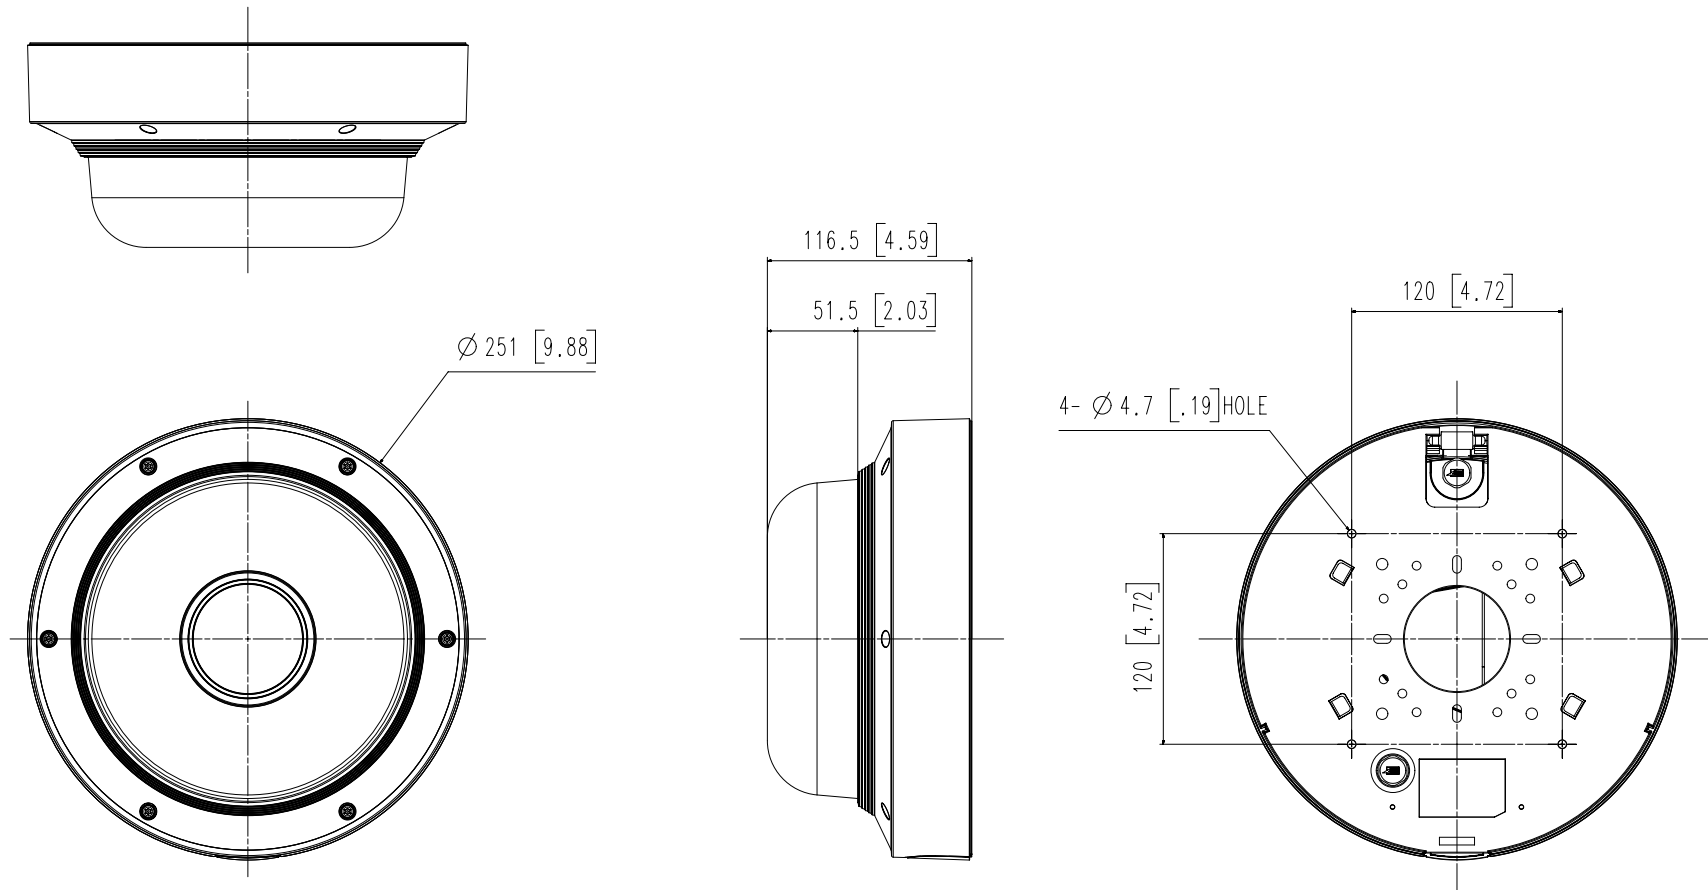

2	PNM-8082VT	'20.11.06
1	PNM-9084QZ	'19.09.25
No.	MODEL NAME	DATE
Unit:mm[inch]		SCALE:1/1
Hanwha Techwin		

© Hanwha Techwin Co.,Ltd. All rights reserved.