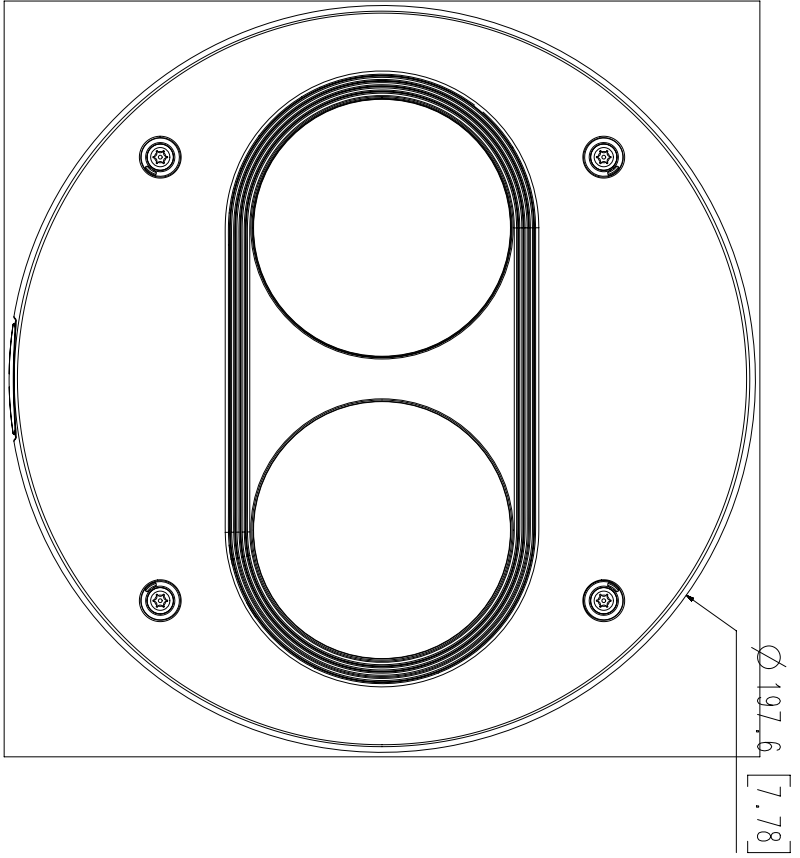

3	-	
2	PNM-7002VD	'20.09.16
1	PNM-9000VD	'19.06.04
No.	MODEL NAME	DATE
Unit : [mm / inch]		SCALE : 1/1