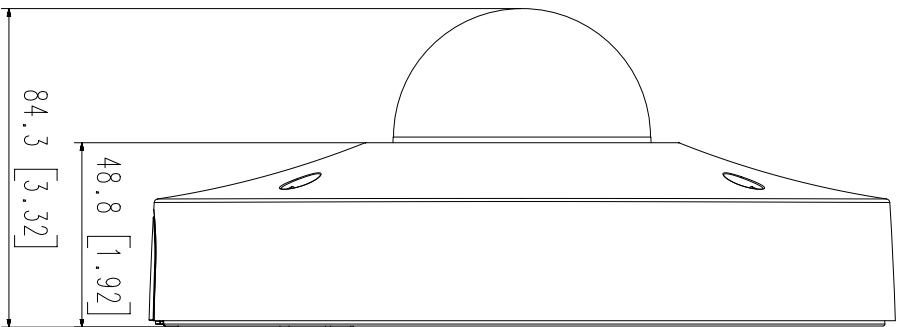

3	-	
2	PNM-7002VD	'20.09.16
1	PNM-9000VD	'19.06.04
No.	MODEL NAME	DATE
Unit : [mm / inch]		SCALE : 1/1