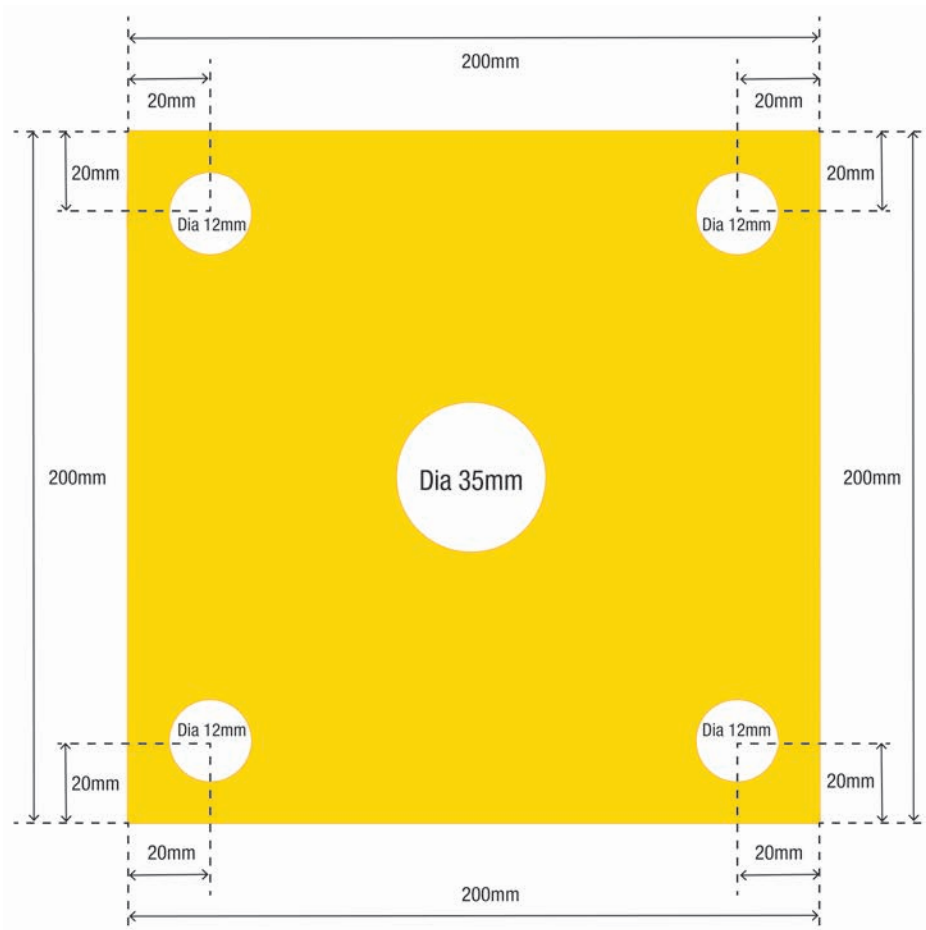

# BollardT&Cyellow

2000mm Straight bollard with truck and car goose neck and intercom or access control face plates. Sand blasted and powder coated in yellow.

## BASE PLATE DIMENSIONS

## Technical Data

<b>IP RATING</b>	EXTERNAL USE
<b>CONSTRUCTION</b>	POWDER COATED STEEL
<b>DIMENSIONS (mm)</b>	FACE PLATE : 200 (H) x 130 (W)
<b>DIMENSIONS (mm)</b>	BASE PLATE : 200 (H) x 200 (W)
<b>DIMENSIONS (mm)</b>	GOOSENECK : 200 (CAR) 300 (TRUCK)
<b>DIMENSIONS (mm)</b>	OVER ALL HEIGHT : 2000