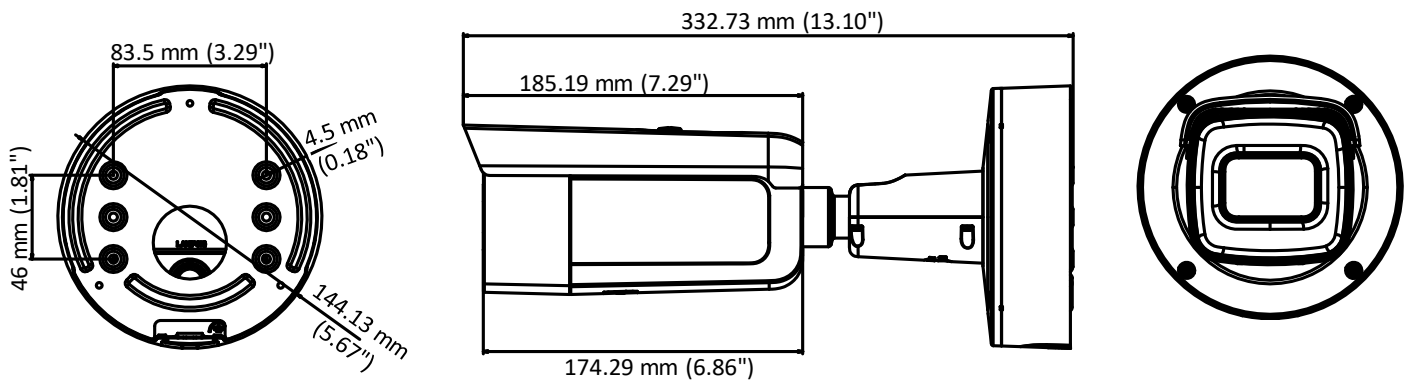

Available Model:

DS-2CD2655FWD-IZS

Dimensions

Accessories

CENTRAL SECURITY DISTRIBUTION

1300 319 499
csd.com.au

VIC: Mulgrave, Tullamarine NSW: Seven Hills, Waterloo ACT: Fyshwick QLD: Loganholme SA: Marleston WA: Balcatta