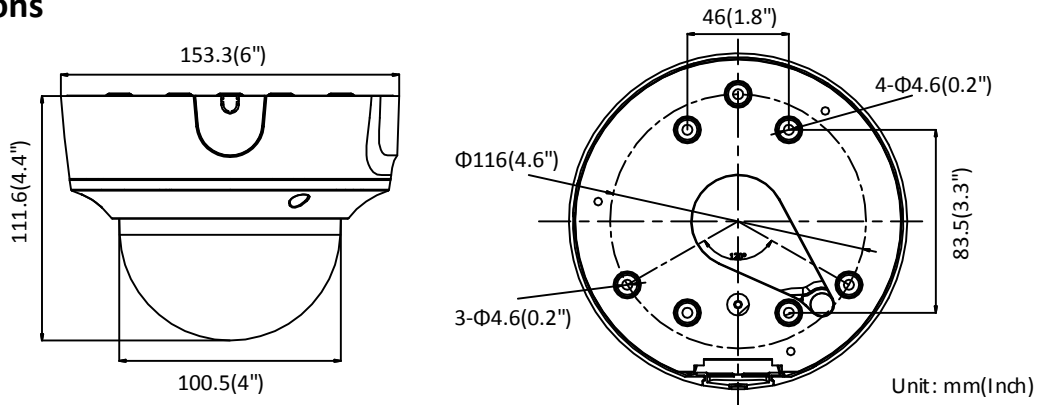

Dimensions	Camera: Φ 153.3 $\times$ 111.6mm (Φ 6" $\times$ 4.4")
Weight	Camera: 900 g (2 lb.) With package: 1300 g (2.9 lb.)

Available Model:

DS-2CD2765G1-IZ (2.8 to 12 mm), DS-2CD2765G1-IZS (2.8 to 12 mm)

Dimensions

Accessories

DS-1473ZJ-155
Wall Mount