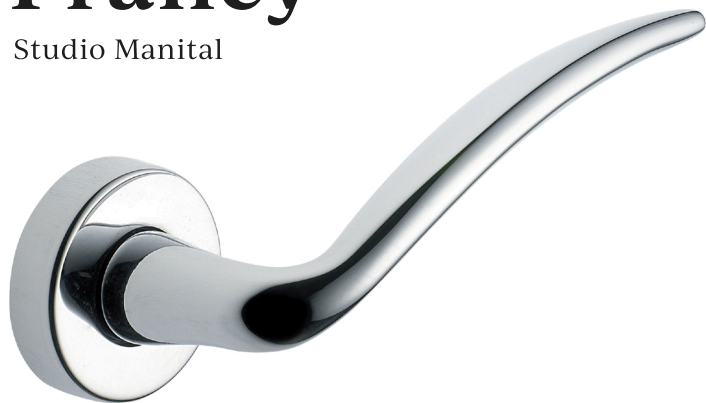

# Francy

Studio Manital

Maniglia su rosetta con bocchetta  
Door lever handle with rosette and escutcheon

**CRO**  
cromo | chrome plated

**CSA**  
cromo satinato | satin chrome

**NIS**  
nickel satinato | satin nickel

**OTL**  
ottone lucido | polished brass

**OSA**  
ottone satinato | satin brass

**BGO**  
bronzo opaco | bronze matt

**FR 1**

**FR 15**

**FR 5/E**  
Maniglia su rosetta con bocchetta.  
Door lever handle on rose with escutcheon.