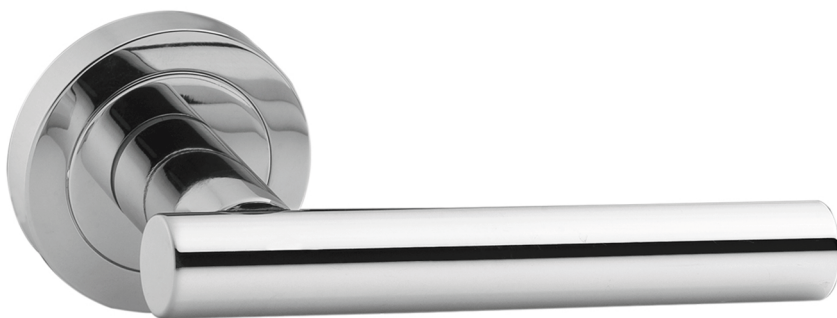

Calla

Studio Manital

Maniglia su rosetta con bocchetta
Door lever handle with rosette and escutcheon

CRO
cromo | chrome plated

CSA
cromo satinato | satin chrome

NIS
nickel satinato | satin nickel

NIS / NIK
nickel satinato / nickel | satin nickel / nickel

OTL
ottone lucido | polished brass

COT
cromo / ottone lucido | chrome plated / polished brass

CA 1

CA 15

CA 20

CA 5/A
Maniglia su rosetta
con bocchetta.
Door lever handle
on rose with escutcheon.

CA 1
Maniglia su placca.
Door lever handle on backplate.

CA 15
Maniglia per finestra D.K.
Window handle D.K.