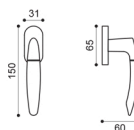

Atena

Maurizio Giordano and Roberto Grossi

Maniglia su rosetta con bocchetta
Door lever handle with rosette and escutcheon

CRO
cromo | chrome plated

CSA
cromo satinato | satin chrome

CSA / CRO
cromo satinato / cromo | satin chrome / chrome plated

NIS / NIK
nickel satinato / nickel | satin nickel / nickel

OTL
ottone lucido | polished brass

OSA / OTL
ottone satinato / ottone lucido | satin brass / polished brass

AT 1

AT 15

AT 20

AT 5/A
Maniglia su rosetta
con bocchetta.
Door lever handle
on rose with escutcheon.

AT 15
Maniglia per finestra D.K.
Window handle D.K.

AT 1
Maniglia su placca.
Door lever handle on backplate.

AT 20
Maniglione.
Pull handle.