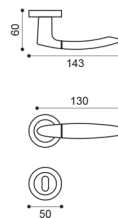

NIS / NIK
nickel satinato / nickel | satin nickel / nickel

OTL
ottone lucido | polished brass

OSA / OTL
ottone satinato / ottone lucido | satin brass / polished brass

AT 1

AT 15

AT 20

AT 5/A
Maniglia su rosetta
con bocchetta.
Door lever handle
on rose with escutcheon.

AT 15
Maniglia per finestra D.K.
Window handle D.K.

AT 1
Maniglia su placca.
Door lever handle on backplate.

AT 20
Maniglione.
Pull handle.