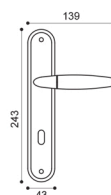

NIS / NIK
nickel satinato / nickel | satin nickel / nickel

OTL
ottone lucido | polished brass

OSA / OTL
ottone satinato / ottone lucido | satin brass / polished brass

AT 1

AT 15

AT 20

AT 5/A
Maniglia su rosetta
con bocchetta.
Door lever handle
on rose with escutcheon.

AT 15
Maniglia per finestra D.K.
Window handle D.K.

AT 1
Maniglia su placca.
Door lever handle on backplate.

AT 20
Maniglione.
Pull handle.