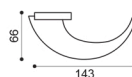

AO 15
Maniglia per finestra D.K.
Window handle D.K.