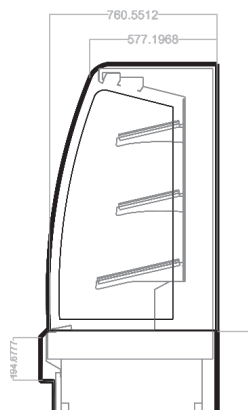

VIVA VR PLUG-IN / REMOTE CSR SWTR BSG

+4/+8°C	
L:1200/1400/ 1950/2450 mm	
0.65/0.76 1.06/1.33/1.06/ 1.24/1.74/2.18 m²	
97/114/159/ 199/159/186/ 261/327 dm³