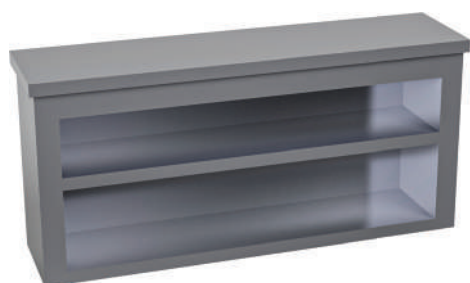

DDA 60/35	600x350x650
DDA 70/35	700x350x650
DDA 80/35	800x350x650
DDA 90/35	900x350x650
DDA 100/35	1000x350x650
DDA 110/35	1100x350x650
DDA 120/35	1200x350x650
DDA 130/35	1300x350x650
DDA 140/35	1400x350x650
DDA 150/35	1500x350x650
DDA 160/35	1600x350x650
DDA 170/35	1700x350x650
DDA 180/35	1800x350x650
DDA 190/35	1900x350x650
DDA 200/35	2000x350x650