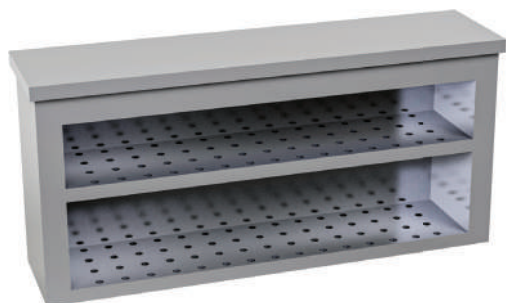

**Divar dolabı dəlikli, açıq / Wall mounted cabinet with holes, open /
Шкаф навесной перфорированный, открытый**

DDDA 60/35	600x350x650
DDDA 70/35	700x350x650
DDDA 80/35	800x350x650
DDDA 90/35	900x350x650
DDDA 100/35	1000x350x650
DDDA 110/35	1100x350x650
DDDA 120/35	1200x350x650
DDDA 130/35	1300x350x650
DDDA 140/35	1400x350x650
DDDA 150/35	1500x350x650
DDDA 160/35	1600x350x650
DDDA 170/35	1700x350x650
DDDA 180/35	1800x350x650
DDDA 190/35	1900x350x650
DDDA 200/35	2000x350x650
DDDA 210/35	2100x350x650