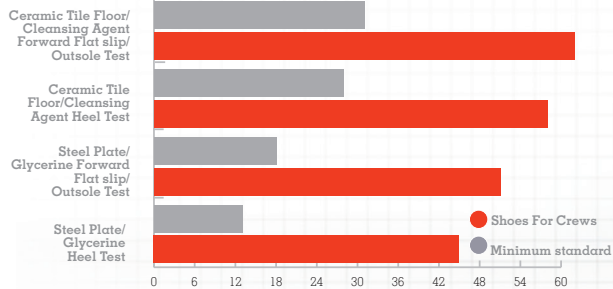

SFC GREATLY EXCEEDS INDUSTRY STANDARDS

VITALITY II- DATA GUIDE

Certification:	N/A
Upper Material:	Synthetic/ Nylon mesh
Lining Material:	Polyester
Midsole Material:	EVA infused
Outsole Material:	Rubber
Safety Toe Cap:	N/A
COO:	Vietnam