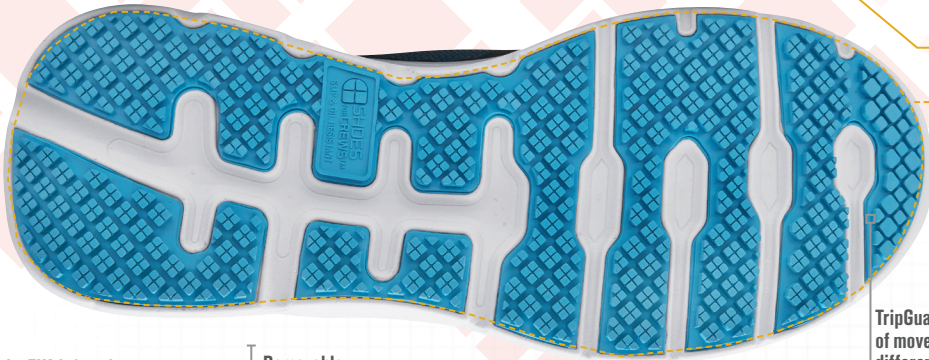

VITALITY II BLUE

WOMEN'S: BLUE 24759 • SIZE: EU 35-42, UK 2.5-8

Weight
(per shoe):
220 grams

Midsole Material - EVA infused

WATER RESISTANT
designed to
repel water and
keep your foot dry.

Superior
SFC SLIP-RESISTANT
outsole.

SUPERIOR SFC SLIP RESISTANT OUTSOLE

- Added depth for improved durability and wear time.
- Larger surface area covered by the outsole provides better slip-resistance.

TripGuard - Allows ease of movement between different surfaces

Removable
EVA infused Insole

Padded tongue

Padded collar

SPILLGUARD
Helps protect
against hot
liquid spills

Regualr fit

SFC GREATLY EXCEEDS INDUSTRY STANDARDS

VITALITY II- DATA GUIDE

Certification:	N/A
Upper Material:	Synthetic/ Nylon mesh
Lining Material:	Polyester
Midsole Material:	EVA infused
Outsole Material:	Rubber
Safety Toe Cap:	N/A
COO:	Vietnam