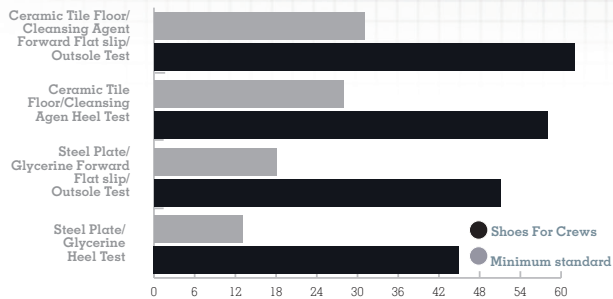

SFC GREATLY EXCEEDS INDUSTRY STANDARDS

SENATOR - DATA GUIDE

Certification: N/A

Upper Material: Leather

Lining Material: Leather

Midsole Material: PU

Outsole Material: Rubber

Safety Toe Cap: N/A

COO: China