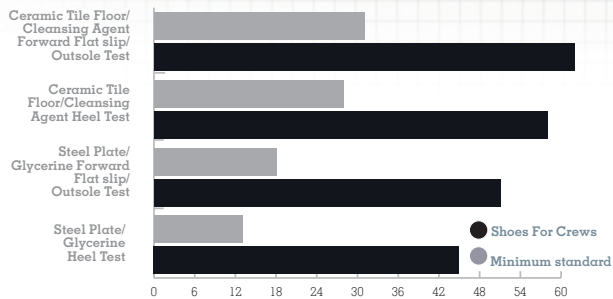

SFC GREATLY EXCEEDS INDUSTRY STANDARDS

SENATOR - DATA GUIDE

Certification: N/A

Upper Material: Leather

Lining Material: Leather

Midsole Material: PU

Outsole Material: Rubber

Safety Toe Cap: N/A

COO: China