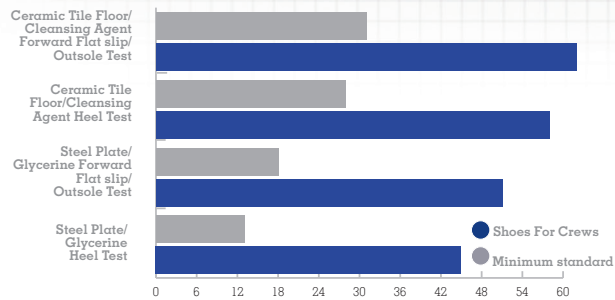

SFC GREATLY EXCEEDS INDUSTRY STANDARDS

RADIUM - DATA GUIDE

Certification:	EN ISO 20347:2012 (OB E SRC)
Upper Material:	EVA
Lining Material:	N/A
Midsole Material:	EVA
Outsole Material:	Rubber
Safety Toe Cap:	N/A
COO:	China