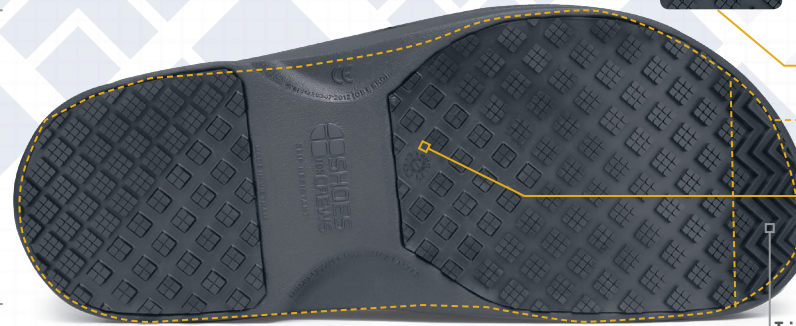

RADIUM OB E SRC

UNISEX: BLACK 69578 • SIZE: EU 37-47, UK 4-12 • EN ISO 20347:2012

Weight
(per shoe):
250 grams

WATER RESISTANT
designed to repel
water and keep your
foot dry.

Superior
SFC SLIP-RESISTANT
outsole.

SFC GREATLY EXCEEDS INDUSTRY STANDARDS

RADIUM - DATA GUIDE

Certification:	EN ISO 20347:2012 (OB E SRC)
Upper Material:	EVA
Lining Material:	N/A
Midsole Material:	EVA
Outsole Material:	Rubber
Safety Toe Cap:	N/A
COO:	China