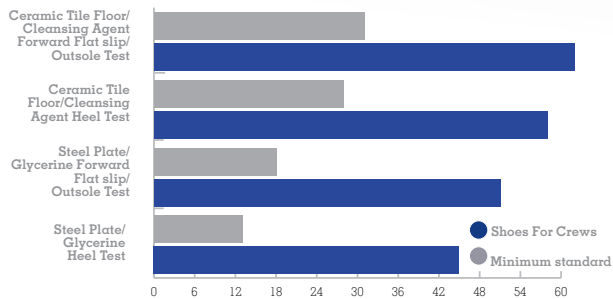

SFC GREATLY EXCEEDS INDUSTRY STANDARDS

MERLIN - DATA GUIDE

Certification:	N/A
Upper Material:	Leather
Lining Material:	Canvas
Midsole Material:	Rubber
Outsole Material:	Rubber
Safety Toe Cap:	N/A
COO:	China