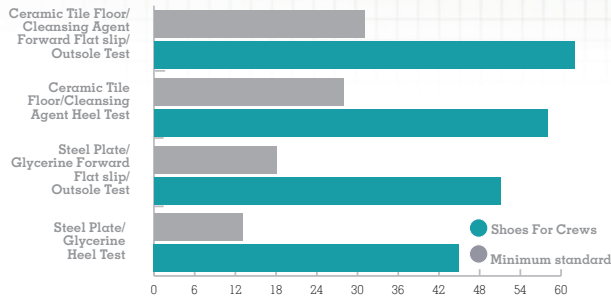

SFC GREATLY EXCEEDS INDUSTRY STANDARDS

MAVEN - DATA GUIDE	
Certification:	EN ISO 20347:2012 (OB E SRC)
Upper Material:	Waxed canvas
Lining Material:	Polyester
Midssole Material:	Rubber
Outsole Material:	Rubber
Safety Toe Cap:	N/A
COO:	China