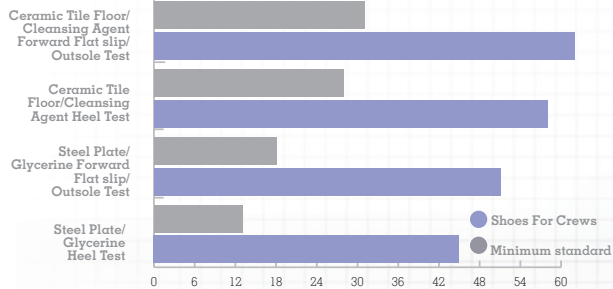

SFC GREATLY EXCEEDS INDUSTRY STANDARDS

KARINA- DATA GUIDE

Certification:	N/A
Upper Material:	Synthetic
Lining Material:	Polyester
Midsole Material:	EVA infused
Outsole Material:	Rubber
Safety Toe Cap:	N/A
COO:	Vietnam