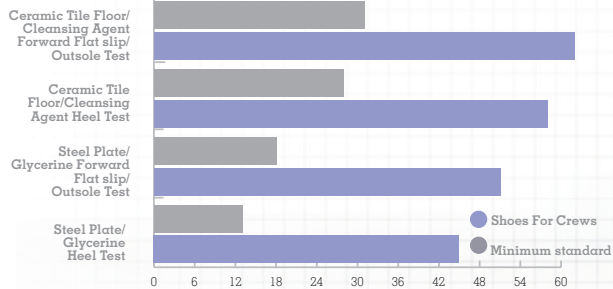

SFC GREATLY EXCEEDS INDUSTRY STANDARDS

KARINA- DATA GUIDE

Certification:	N/A
Upper Material:	Synthetic
Lining Material:	Polyester
Midsole Material:	EVA infused
Outsole Material:	Rubber
Safety Toe Cap:	N/A
COO:	China

Regular fit