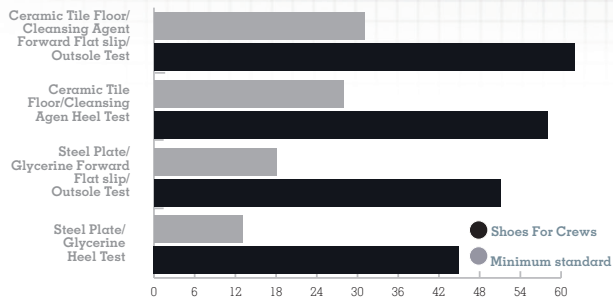

SFC GREATLY EXCEEDS INDUSTRY STANDARDS

JENNI- DATA GUIDE	
Certification:	N/A
Upper Material:	Leather
Lining Material:	Polyester
Midsole Material:	Rubber
Outsole Material:	Rubber
Safety Toe Cap:	N/A
COO:	China