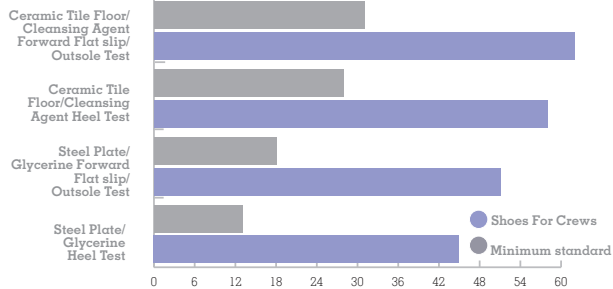

SFC GREATLY EXCEEDS INDUSTRY STANDARDS

JASMINE- DATA GUIDE

Certification: N/A

Upper Material: Leather

Lining Material: Polyester

Midsole Material: EVA

Outsole Material: Rubber

Safety Toe Cap: N/A

COO: Vietnam