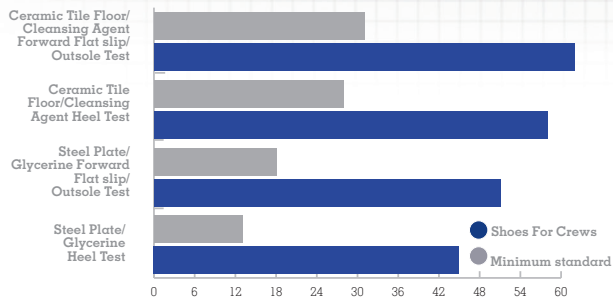

SFC GREATLY EXCEEDS INDUSTRY STANDARDS

DELRAY - DATA GUIDE

Certification:	N/A
Upper Material:	Leather
Lining Material:	Polyester
Midssole Material:	Rubber
Outsole Material:	Rubber
Safety Toe Cap:	N/A
COO:	Vietnam