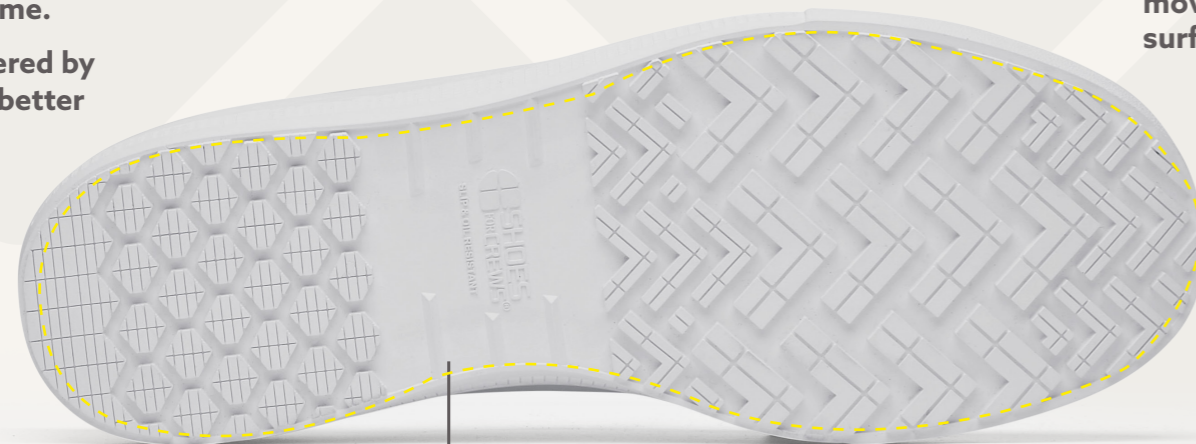

OLD SCHOOL IV WHITE

UNISEX: 38960 WHITE | SIZE: EU 36-47, UK 3-12

Regular fit

Leather upper

Metal free

WATER RESISTANT
designed to repel water
and keep your feet dry.

DATA GUIDE

Certification:	N/A
Upper Material:	Leather
Lining Material:	Canvas
Midsole Material:	Rubber
Outsole Material:	Rubber
Safety Toe Cap:	N/A
COO:	China

EXTREMELY SLIP-RESISTANT SFC GLADIATOR-OUTSOLE

- Added depth for improved durability and wear time.
- Larger surface is covered by the outsole provides better slip-resistance.

TRIPGUARD - Allows ease of movement between different surfaces

Midsole material rubber for greater comfort

Standard requirement

Ceramic + Sodium Lauryl Sulphate

Forward heel slip Backward forepart slip

SR requirement

Ceramic + Glycerine

Forward heel slip Backward forepart slip

Slip resistance test according to EN ISO 20344:2021, conducted by Intertek Testing Services Shenzhen Ltd., in August 2022; on a scale of 0.0 (without slip resistance) to 1.0 (very high level of slip resistance, e. g. on dry carpeted floors). All SFC shoes are fitted with the patented, slip-resistant Shoes For Crews outsole. Tested product: Carrig Low 62201.