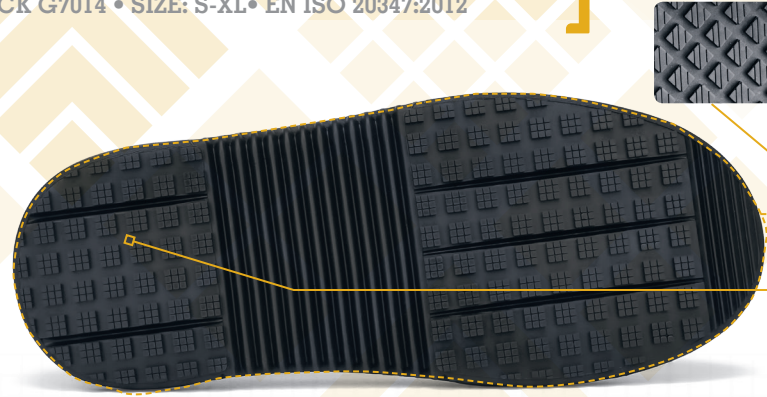

WATER RESISTANT
designed to repel water and keep your foot dry.