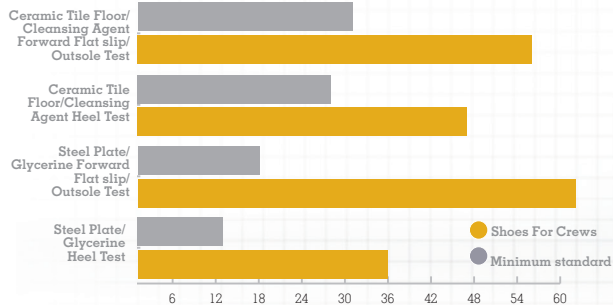

SFC GREATLY EXCEEDS INDUSTRY STANDARDS

CrewGuard® Sizes	XXS	XS	S	S+	M	M+	L	XL	XXL
STYLE 53: Men's	-	35-37	37-38	39-41	41-42	43-44	44-45	46-48	49-51
STYLE 53: Women's	32-34	35-38	38-39	40-42	42-43	44-45	-	-	-
STYLE G7014 Men/Women	-	-	34-37	-	38-41	-	42-45	46-48	-

STRETCH CREWGUARD® - DATA GUIDE	
Certification:	EN ISO 20347:2012 OB SRC
Upper Material:	Rubber
Lining Material:	Rubber
Midssole Material:	N/A
Outsole Material:	Rubber
Safety Toe Cap:	N/A
COO:	Vietnam