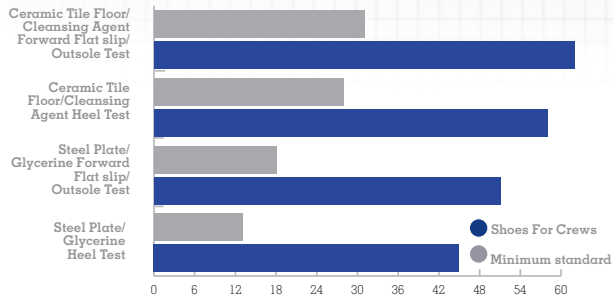

SFC GREATLY EXCEEDS INDUSTRY STANDARDS

CATER II - DATA GUIDE

Certification: EN ISO 20347:2012 (OB E SRC)

Upper Material: Leather

Lining Material: Polyester

Midssole Material: Rubber

Outsole Material: Rubber

Safety Toe Cap: N/A

COO: China