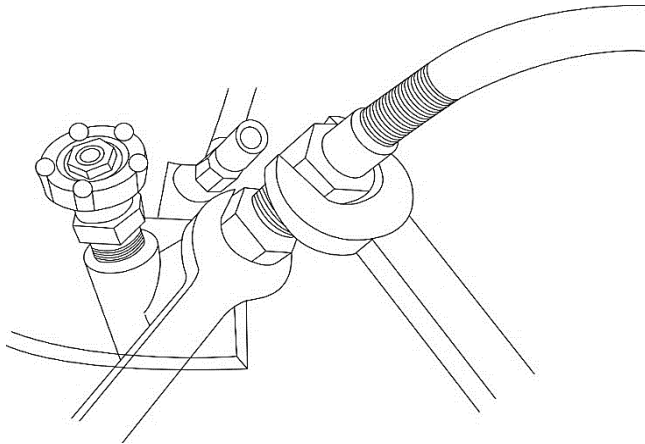

TSH7

PTFE Steam Hose with Stainless Steel & Dacron Braided

Hot-Steam® TSH7 Series steam hose is compatible with most all-steam irons in the market today. Flexible tube with stainless steel braided layer and heat-resistant dacron cover construction for durability and outstanding strength makes this hose ideal for pressing your garments for long period of time. Built-in female swivel ends to simplify installation without twisting hose. Spring coil ends prevents kinking on the line. FIT7 brass adapter included

Specifications

- 125 WSP
- 350°F Max. Temperature
- PTFE Tube
- Stainless Steel Braid
- Heat-Resistant Nylon Braid Cover
- 1/4" FPT Hose Union Ends
- 1/8" MNPT x 1/4" MPT Brass Adapter
- Available 6ft 7ft 8ft 10ft 12ft

Features

- Built-In Female Swivel Ends
- Kink-Resistant Coil Spring Ends
- FIT7 Brass Adapter Included
- 100% Leak & Pressure Tested

FIT7 Adapter

Union Nut

Copyright© 2023 Höt-Steam® All rights reserved.
Ver.2312

TSH Series

PTFE Steam Hose with Stainless Steel & Dacron Braided

Two-wrench Installation Method

Fasten the hose nut with one wrench while firmly holding the hex-part of the hose fitting on the iron with another wrench.