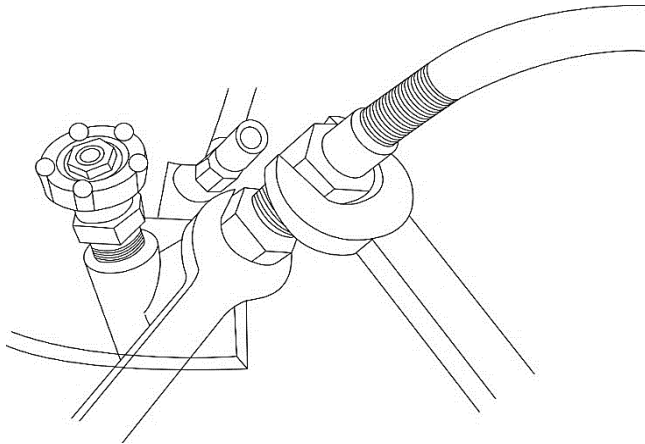

TSH7-F3

PTFE Steam Hose with Stainless Steel & Dacron Braided

Hot-Steam® TSH7 Series steam hose is compatible with most all-steam irons in the market today. Flexible tube with stainless steel braided layer and heat-resistant dacron cover construction for durability and outstanding strength makes this hose ideal for pressing your garments for long period of time. Built-in female swivel ends to simplify installation without twisting hose. Spring coil ends prevents kinking on the line. FIT7 brass adapter included

Specifications

- 125 WSP
- 350°F Max. Temperature
- PTFE Tube
- Stainless Steel Braid
- Heat-Resistant Nylon Braid Cover
- 1/4" FPT Hose Union Ends
- 1/8" MPT x 1/4" MPT Brass Adapter
- Available 7ft

Features

- Built-In Female Swivel Ends
- Kink-Resistant Coil Spring Ends
- FIT3 Brass Adapter Included
- 100% Leak & Pressure Tested

FIT3 Adapter

Union Nut

Copyright© 2023 Höt-Steam® All rights reserved.
Ver.2312

TSH Series

PTFE Steam Hose with Stainless Steel & Dacron Braided

Two-wrench Installation Method

Fasten the hose nut with one wrench while firmly holding the hex-part of the hose fitting on the iron with another wrench.