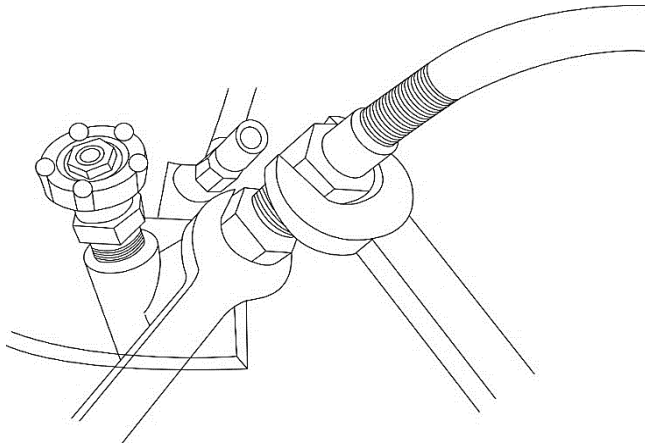

TSH7-F2

PTFE Steam Hose with Stainless Steel & Dacron Braided

Hot-Steam® TSH7 Series steam hose is compatible with most all-steam irons in the market today. Flexible tube with stainless steel braided layer and heat-resistant dacron cover construction for durability and outstanding strength makes this hose ideal for pressing your garments for long period of time. Built-in female swivel ends to simplify installation without twisting hose. Spring coil ends prevents kinking on the line. FIT7 brass adapter included

Specifications

- 125 WSP
- 350°F Max. Temperature
- PTFE Tube
- Stainless Steel Braid
- Heat-Resistant Nylon Braid Cover
- 1/4" FPT Hose Union Ends
- 1/4" MNPT x 1/4" MPT Brass Adapter
- Available 7ft

Features

- Built-In Female Swivel Ends
- Kink-Resistant Coil Spring Ends
- FIT2 Brass Adapter Included
- 100% Leak & Pressure Tested

FIT2 Adapter

Union Nut

Copyright© 2023 Höt-Steam® All rights reserved.
Ver.2312

TSH Series

PTFE Steam Hose with Stainless Steel & Dacron Braided

Two-wrench Installation Method

Fasten the hose nut with one wrench while firmly holding the hex-part of the hose fitting on the iron with another wrench.