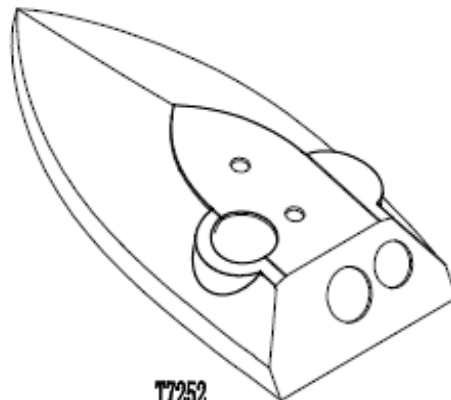

T Series

– All-Steam Iron Model No. T4 –

Parts Breakdown Model T4

TS-007

T-8600-1

TSVC

TEVC

TEVC

TS-008

TS-013

T7252

T Series

– All-Steam Iron Model No. T4 –

Part List Model T4

Part No.	Name	Description
TS-007-1	Handle Assembly	Handle Tip Screw Handle Tip Handle Nut Handle
T8600-1	Steam Regulator Assembly	Lever Clamp Lever Clamp Screw & Washer Adjusting Screw Black Cap Nut
TSVC	Steam Valve Assembly	Steam Valve Spindle Valve Spindle Spring Spring Ring Teflon® Cap Seal Silicon O-Ring for Valve Spindle Teflon® Bushing Valve Body Silicon O-Ring Steam Valve Body
TEVC	Exhaust Valve Assembly	Exhaust Valve Body Exhaust Valve Packing & Nut Hose Fitting Hose Fitting Packing Adjusting Screw Brass Ring (2) Teflon® Packing Exhaust Valve Nut Black Knob & Nut
THNC	Hose Fitting Assembly	Hose Fitting Washer Hose Fitting
TS-008	Handle Support	Handle Bottom Spring Washer & Bolt Name Plate & Screw
TS-013	Push Lever	Push Lever Push Lever Fulcrum
T7252	Plastic Cover	Plastic Cover Plastic Cover Screw