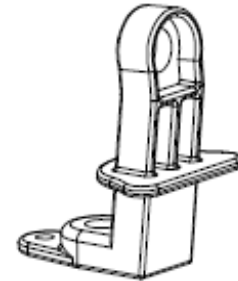

T Series

– All-Steam Iron Model No. T4 –

Parts Breakdown Model T4

TS-007

T-8600-1

TSVC

TEVC

TEVC

TS-008

TS-013

T7252

T Series

– All-Steam Iron Model No. T4 –

Part List Model T4

Part No.	Name	Description
TS-007-1	Handle Assembly	Handle Tip Screw Handle Tip Handle Nut Handle
T8600-1	Steam Regulator Assembly	Lever Clamp Lever Clamp Screw & Washer Adjusting Screw Black Cap Nut
TSVC	Steam Valve Assembly	Steam Valve Spindle Valve Spindle Spring Spring Ring Teflon® Cap Seal Silicon O-Ring for Valve Spindle Teflon® Bushing Valve Body Silicon O-Ring Steam Valve Body
TEVC	Exhaust Valve Assembly	Exhaust Valve Body Exhaust Valve Packing & Nut Hose Fitting Hose Fitting Packing Adjusting Screw Brass Ring (2) Teflon® Packing Exhaust Valve Nut Black Knob & Nut
THNC	Hose Fitting Assembly	Hose Fitting Washer Hose Fitting
TS-008	Handle Support	Handle Bottom Spring Washer & Bolt Name Plate & Screw
TS-013	Push Lever	Push Lever Push Lever Fulcrum
T7252	Plastic Cover	Plastic Cover Plastic Cover Screw