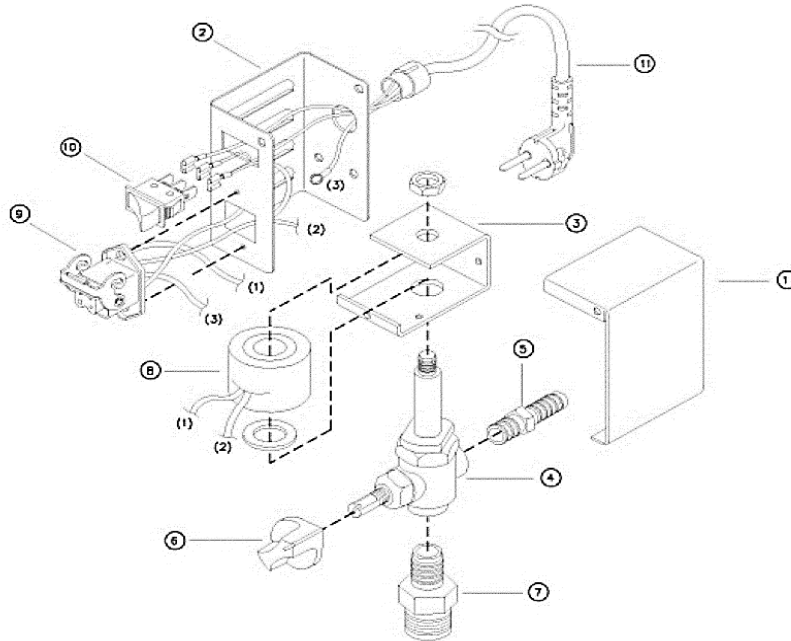

SP3

– Steam Regulator Model No. SP3 –

Exploded View

Part List

Ref#	Item#	Description
1	SP001	Front Metal Cover
2	SP002	Rear Metal Cover
3	SP003	Coil Bracket
4	SP004	Steam Valve Body
4-1	RK-SP3	Plunger
4-2		Plunger Spring
4-3		Plunger Casing O-Ring
4-4	SP006	Plunger Casing with Nut
5	SP005	Brass Hose Nipple
6	SP006-1	Valve Knob
7	SP007	Male Adapter ½" x ¼"
8	SP008	Valve Coil 110V
	SP008-220	Valve Coil 220V
9	SP009	4P Female Socket
10	SP010	Power Switch
11	SP011	Power Cord 110V/220V