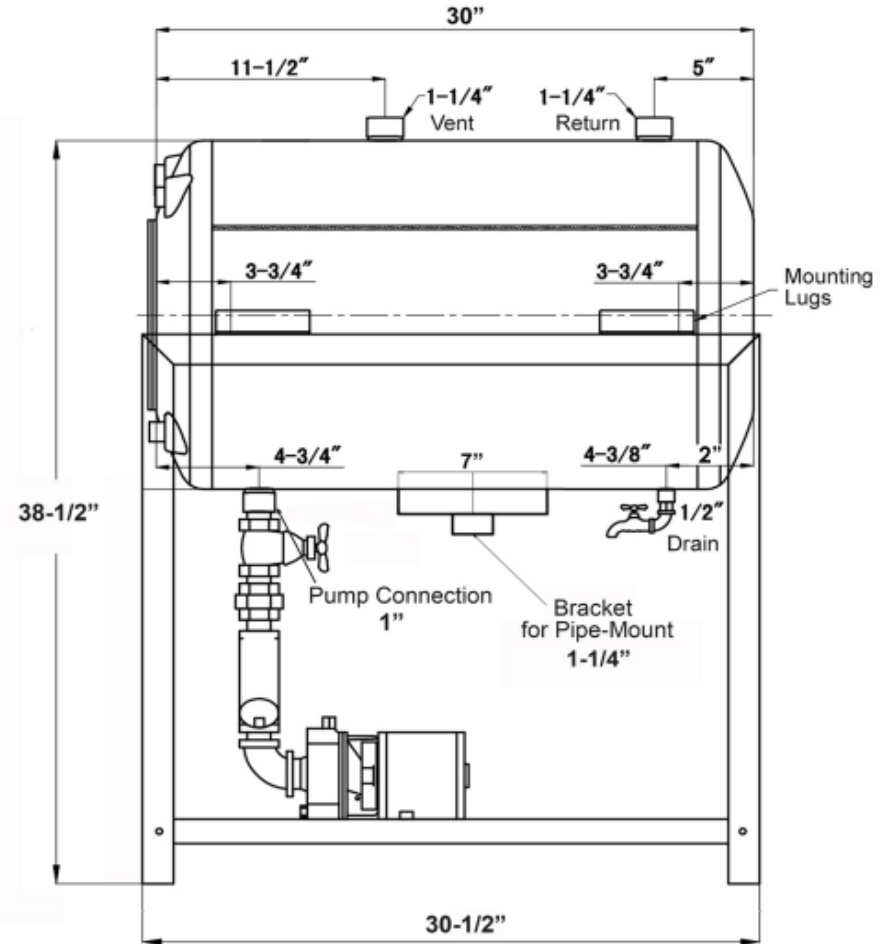

Model

RTH-1830H

STAINLESS STEEL CONDENSATE/RETURN TANK

Technical Sheet

Ver.2306

Copyright©2023 Duco® All rights reserved.