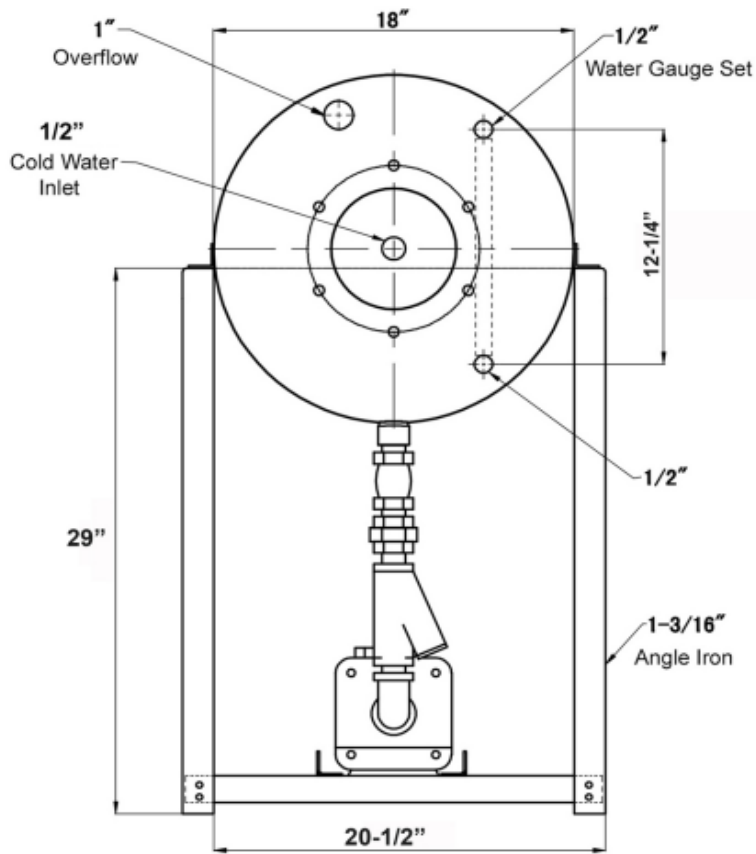

Model

RTH-1830H

STAINLESS STEEL CONDENSATE/RETURN TANK

Technical Sheet

Ver.2306

Copyright©2023 Duco® All rights reserved.