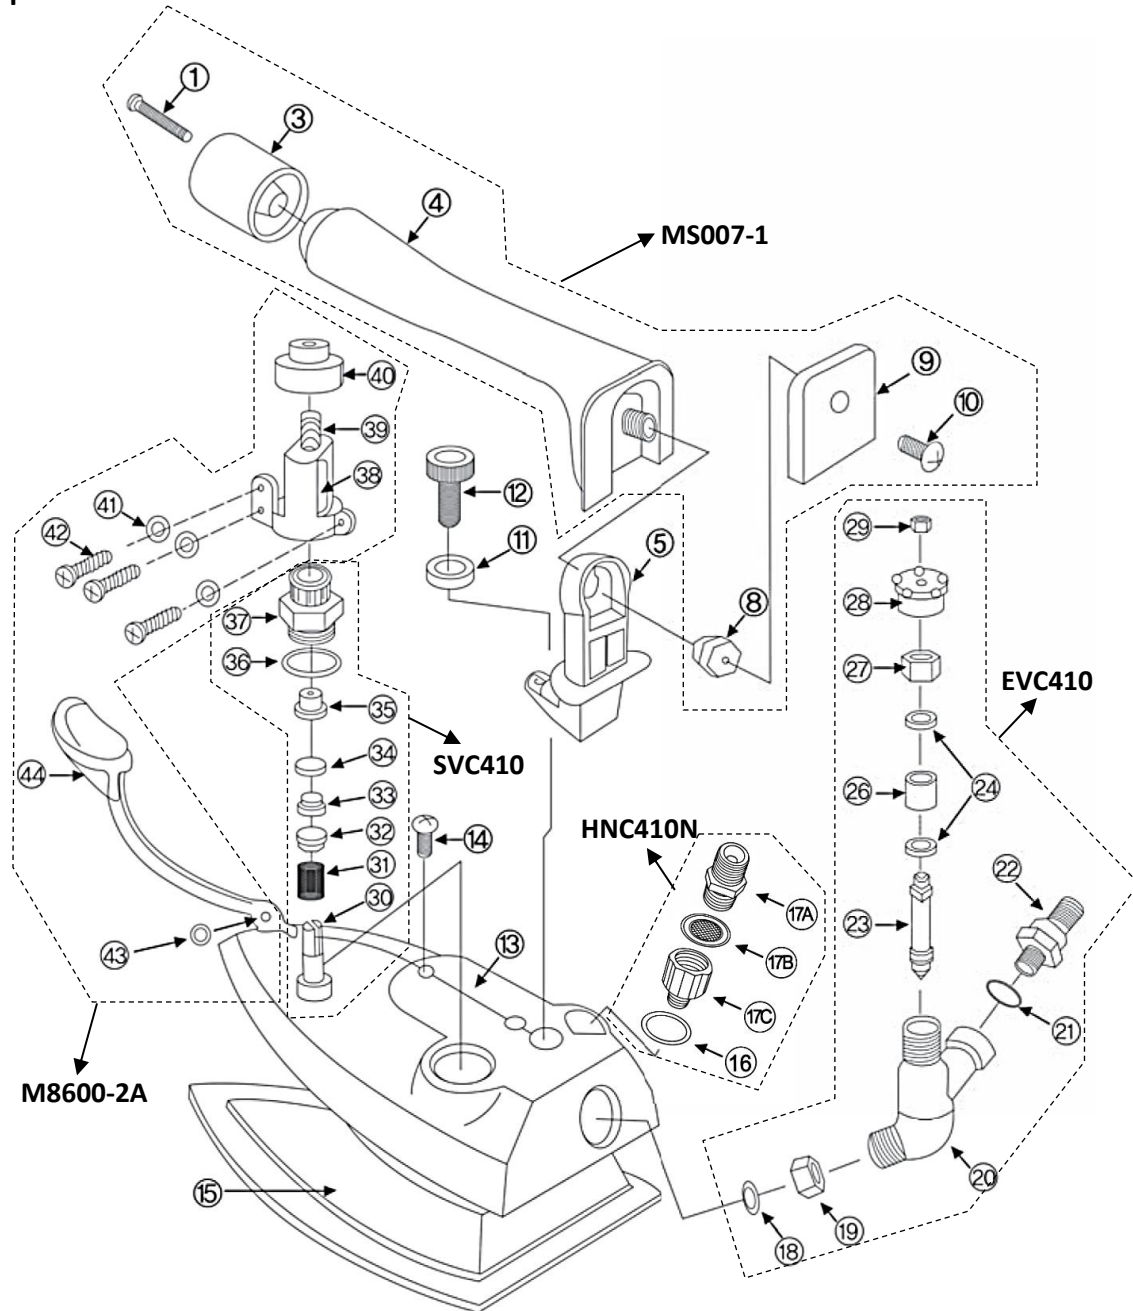

# MSP Series

– All-Steam Iron Model No. MSP610 –

## Exploded View Model MSP610

## Part List Model MSP610

Ref#	Item#	Description
1-3	MA001/MA003	Handle Tip & Screw
4	MA004	Handle
5	MA008	Handle Bracket
8	MS002	Handle Nut & Washer
9-10	MS003/MS004	Name Plate and Screw
11-12	M7251/M8308	Spring Washer & Bolt for Handle Bracket
13-14	M7252-M6	Plastic Iron Cover & Screw
16	M7256	Gasket for Hose Fitting
17A	M7255	Housing for Hose Fitting
17B	M7254	Strainer
17C	M8254	Hose Fitting Adapter
18	MS010	Gasket for Exhaust Valve
19	MS011	Bottom Nut for Exhaust Valve
20	MS012	Exhaust Valve Body
21	M7256	Gasket for Hose Fitting
22	M9104	Exhaust Hose Fitting (Return)
23	M7257	Exhaust Valve Stem
24	M7258	Metal Ring
26	M7260	Packing for Exhaust Valve
27	M7261	Exhaust Valve Lock Nut
28-29	M7262/M7263	Exhaust Valve Knob & Nut
30	M9267	Spindle
31	M8471	Spring
32	M8470	Metal Ring
33	M9218	Cap Seal
34	M8469	O-Ring for Valve Spindle
35	M8504	Bushing
36	M8467	O-Ring for Steam Valve
37	M9266	Steam Valve Body
38	M8282	Push Lever Bracket
39	M8287	Adjusting Screw
40	M8286	Cap Nut
41-42	M7264/M8493	Washer & Screw for Lever Bracket
43	MS014	Fulcrum Bushing
44	MS013	Push Lever with Fulcrum

Ref#	Item#	Assembly Description
1~4, 8~10	MS007-1B	Handle Assembly
16~17	HNC410-N	Hose Fitting Assembly
18~29	EVC410	Exhaust Valve Assembly
30~37	SVC410	Steam Valve Assembly
39~44	M8600-2	Steam Regulator with Push Lever Assembly
-	TSH7	7ft Steam Hose
-	IR1	Metal Silicon Iron Rest
-	IRS610	Iron Shoe