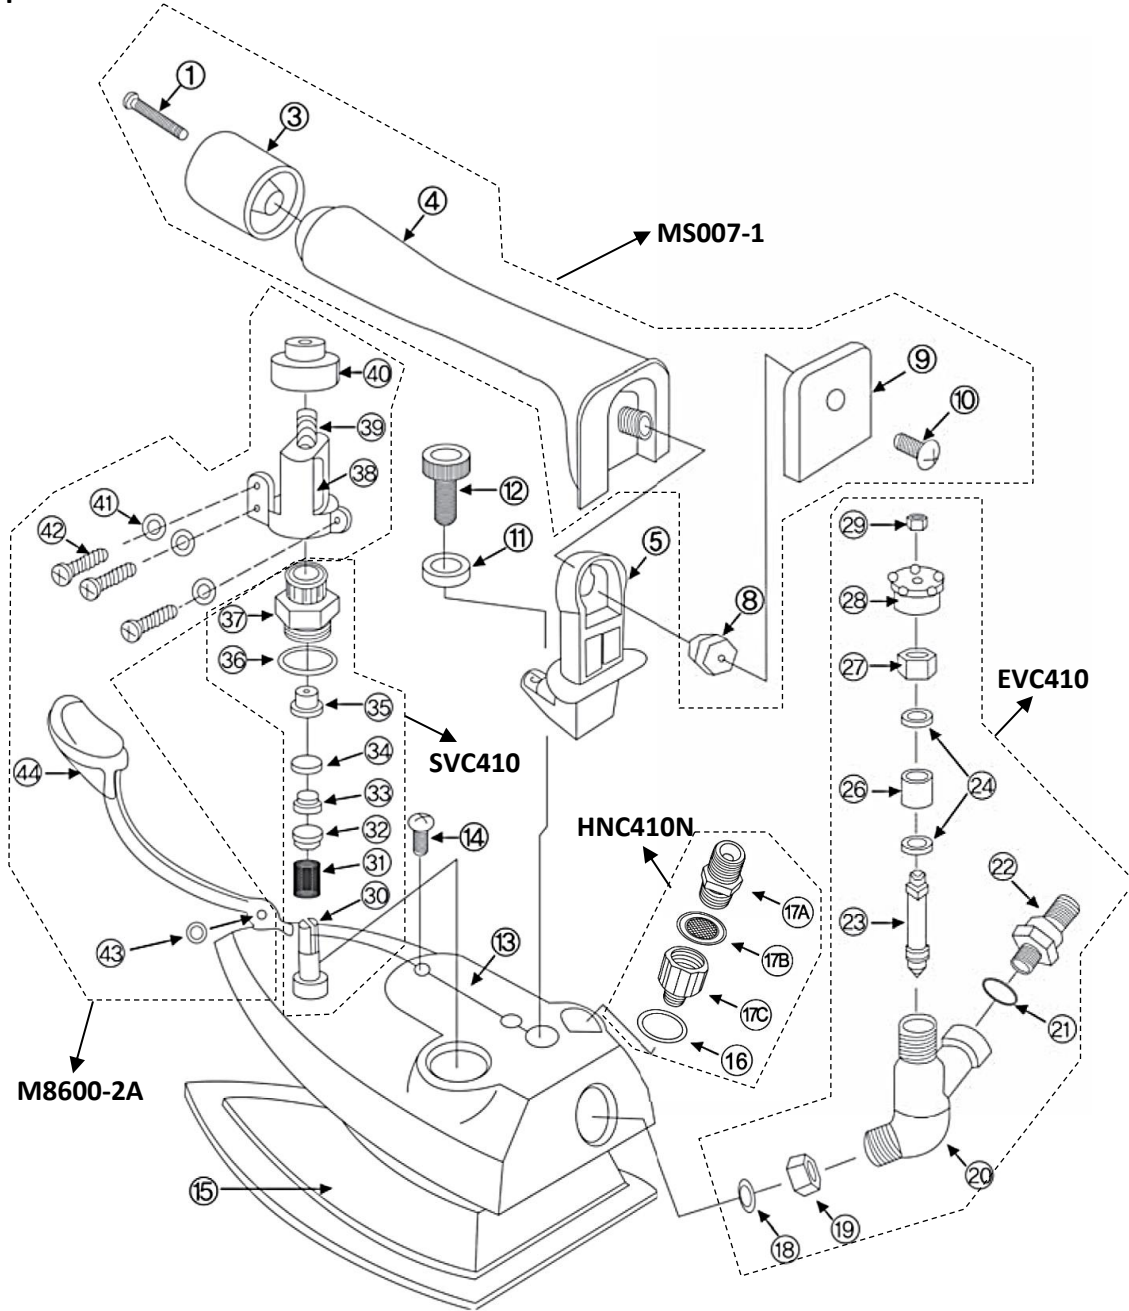

MSP Series

– All-Steam Iron Model No. MSP410 –

Exploded View Model MSP410

HÖT-STEAM®

Copyright©2021 Höt-Steam® All rights reserved

HÖT-STEAM • 40 Banfi Plaza North, Unit B, Farmingdale NY 11735 • Tel: (631) 393-2811 • Fax: (888) 276-7617 • www.hot-steam.com

MSP Series

– All-Steam Iron Model No. MSP410 –

Part List Model MSP410

Ref#	Item#	Description
1-3	MA001/MA003	Handle Tip & Screw
4	MA004	Handle
5	MA008	Handle Bracket
8	MS002	Handle Nut & Washer
9-10	MS003/MS004	Name Plate and Screw
11-12	M7251/M8308	Spring Washer & Bolt for Handle Bracket
13-14	M7252/M7253	Plastic Iron Cover & Screw
16	M7256	Gasket for Hose Fitting
17A	M7255	Housing for Hose Fitting
17B	M7254	Strainer
17C	M8254	Hose Fitting Adapter
18	MS010	Gasket for Exhaust Valve
19	MS011	Bottom Nut for Exhaust Valve
20	MS012	Exhaust Valve Body
21	M7256	Gasket for Hose Fitting
22	M9104	Exhaust Hose Fitting (Return)
23	M7257	Exhaust Valve Stem
24	M7258	Metal Ring
26	M7260	Packing for Exhaust Valve
27	M7261	Exhaust Valve Lock Nut
28-29	M7262/M7263	Exhaust Valve Knob & Nut
30	M9267	Spindle
31	M8471	Spring
32	M8470	Metal Ring
33	M9218	Cap Seal
34	M8469	O-Ring for Valve Spindle
35	M8504	Bushing
36	M8467	O-Ring for Steam Valve
37	M9266	Steam Valve Body
38	M8282	Push Lever Bracket
39	M8287	Adjusting Screw
40	M8286	Cap Nut
41-42	M7264/M8493	Washer & Screw for Lever Bracket
43	MS014	Fulcrum Bushing
44	MS013	Push Lever with Fulcrum

Ref#	Item#	Assembly Description
1~4, 8~10	MS007-1B	Handle Assembly
16~17	HNC410-N	Hose Fitting Assembly
18~29	EVC410	Exhaust Valve Assembly
30~37	SVC410	Steam Valve Assembly
39~44	M8600-2	Steam Regulator with Push Lever Assembly
-	TSH7	7ft Steam Hose
-	IR1	Metal Silicon Iron Rest
-	IRS410	Iron Shoe