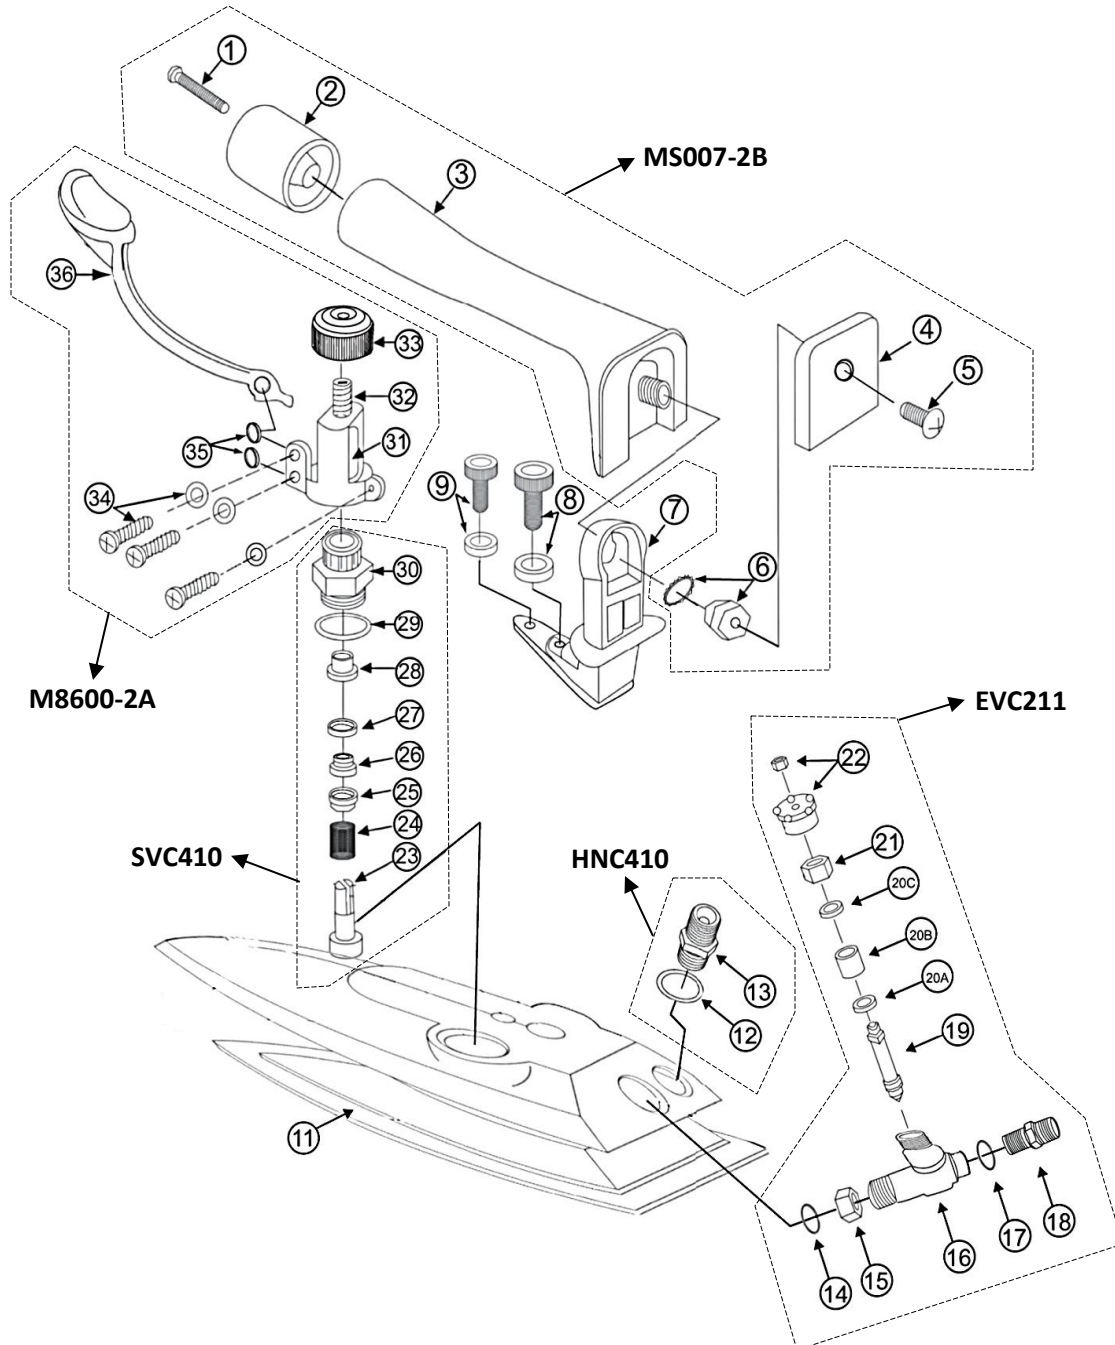

MSP Series

– All-Steam Iron Model No. MSP211 –

Exploded View Model MSP211

HÖT-STEAM®

Copyright©2021 Höt-Steam® All rights reserved

HÖT-STEAM • 40 Banfi Plaza North, Unit B, Farmingdale NY 11735 • Tel: (631) 393-2811 • Fax: (888) 276-7617 • www.hot-steam.com

MSP Series

– All-Steam Iron Model No. MSP211 –

Part List Model MSP211

Ref#	Item#	Description
1	MA001	Screw for Handle Tip
2	MA003	Handle Tip
3	MA004	Handle
4-5	MS003/MS004	Name Plate & Screw
6	MS002	Handle Nut & Washer
7	MA008-M2	Handle Bracket
8	-	Spring Washer & Bolt (Front)
9	-	Spring Washer & Bolt (Back)
12	M7256	Gasket
13	M9104S	Hose Fitting Adapter
14	MS010	Gasket for Exhaust Valve
15	MS011-M2	Bottom Nut for Exhaust Valve
16	MS012-M2	Exhaust Valve Body
17	M7256	Gasket for Hose Fitting
18	M9104	Exhaust Hose Fitting (Return)
19	M7257	Exhaust Valve Stem
20A	M7258	Metal Ring
20B	M7260	Packing for Exhaust Valve
20C	M7258	Metal Ring
21	M7261	Exhaust Valve Lock Nut
22	M7262/M7263	Exhaust Valve Knob & Nut
23	M9267	Spindle
24	M8471	Spring
25	M8470	Metal Ring
26	M9218	Cap Seal
27	M8469	O-Ring for Valve Spindle
28	M8504	Bushing
29	M8467	O-Ring for Steam Valve
30	M9266	Steam Valve Body
31	M8282	Push Lever Bracket
32	M8287	Adjusting Screw
33	M8286	Cap Nut
34	M7264/M8493	Washer & Screw for Lever Bracket
35	MS014	Fulcrum Bushing
36	MS013	Push Lever

Ref#	Item#	Assembly Description
1~6	MS007-2B	Urethane Handle Assembly
12~13	HNC410	Hose Fitting Assembly
14~22	EVC211	Exhaust Valve Assembly
23~30	SVC410	Steam Valve Assembly
31~36	M8600-2	Steam Regulator with Push Lever Assembly
-	TSH7	7ft Steam Hose
-	IR1	Metal Silicon Iron Rest
-	IRS211	Iron Shoe