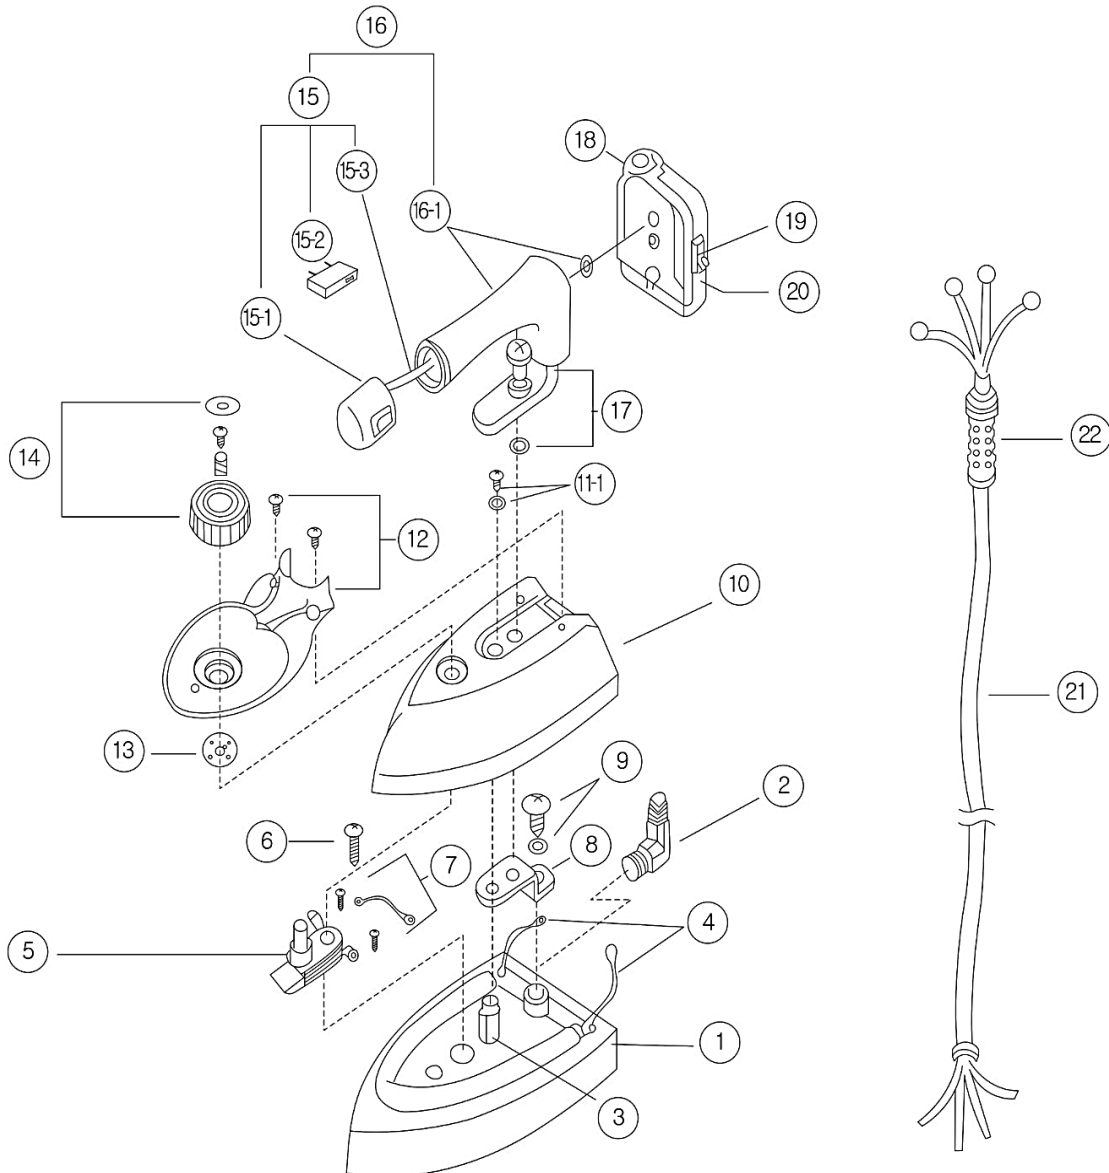

# HS Series

– Electric Steam Iron Model No. HS4000 –

Exploded View Model HS4000

**HÖT-STEAM®**

Copyright©2021 Höt-Steam® All rights reserved

HÖT-STEAM • 40 Banfi Plaza North, Unit B, Farmingdale NY 11735 • Tel: (631) 393-2811 • Fax: (888) 276-7617 • [www.hot-steam.com](http://www.hot-steam.com)

# HS Series

– Electric Steam Iron Model No. HS4000 –

## Part List Model HS4000

Ref#	Item#	Description
1	HS401	Sole Plate Assembly
2	HS402	Fitting for Sole Plate Assembly
3	HS403	Tap and Threaded Bolt
4	HS404	Lead Wires (Set of 2)
5	HS405	Thermostat
6	HS406	Screw for Thermostat
7	HS407	Screw for Thermostat Wires (Set of 2)
8	HS408	Handle Bracket
9	HS409	Screw & Spring Washer for Handle Support
10	HS410	Metal Cover
11	HS411	Screw & Spring Washer for Metal Cover
12	HS412	Heat Protector & Screw Set
13	HS413	Support Disc for Temperature Dial
14	HS414	Temperature Dial Assembly
15	HS415	Handle Tip Assembly
16	HS416	Urethane Handle
17	HS417	Handle Support Set
18	HS418	Main Switch Cover Assembly
19	HS419	Power Switch
20	HS420	Thermal Fuse
21	HS421	Power Cord
22	HS422	Power Cord Bushing

## [Additional Parts]

Ref#	Item#	Description
-	SP3	Steam Regulator (110V or 220V)
-	4PP	Male Plug for Power Cord
-	BSH10	10ft Black Silicon Hose
-	IR1	Metal Silicone Iron Rest
-	IRS66	Iron Shoe

**HÖT-STEAM®**