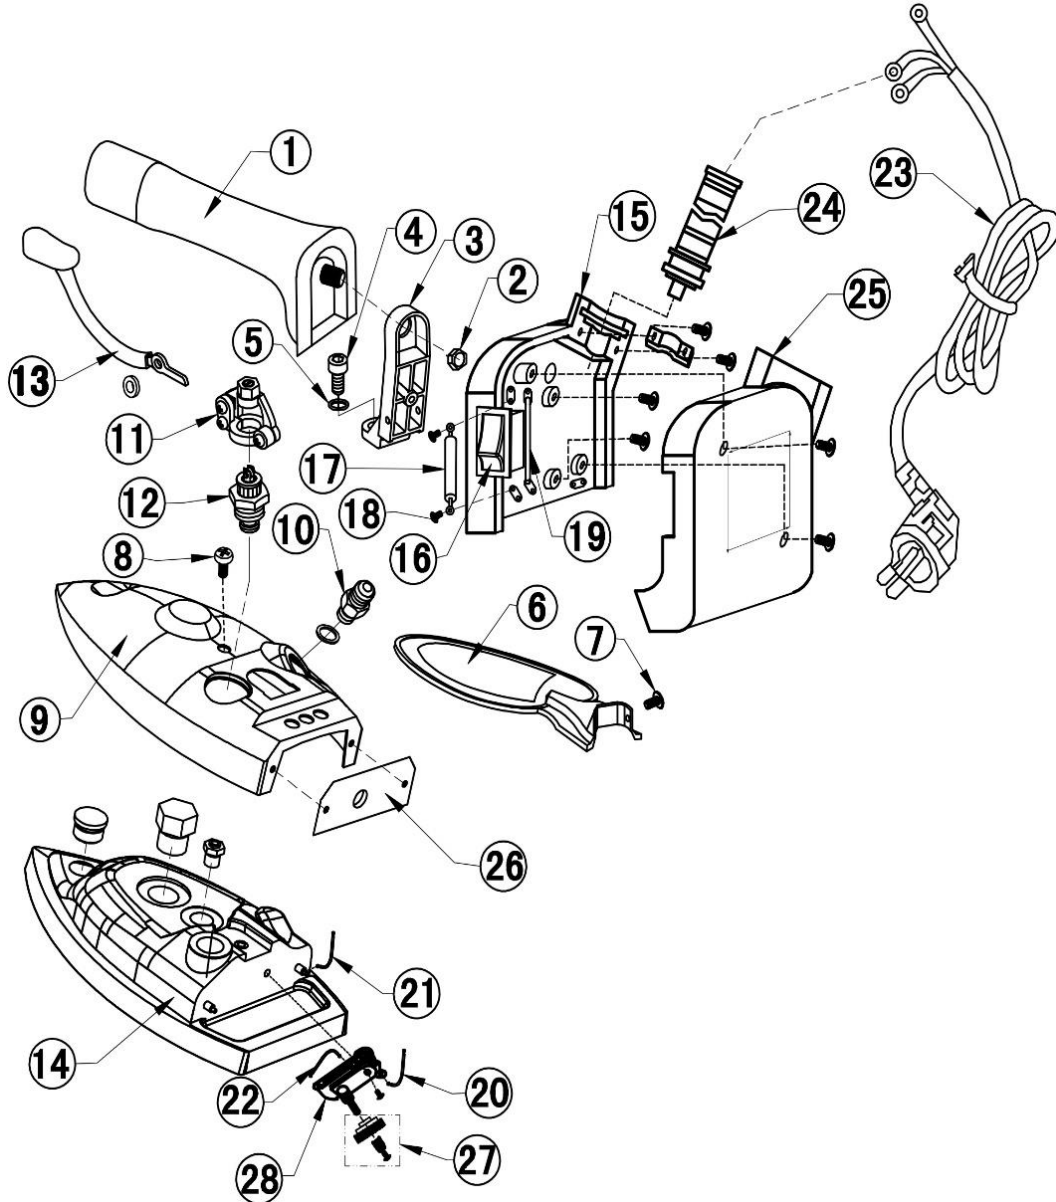

EA Series

– Electric All-Steam Iron Model No. EA510 –

Exploded View Model EA510

HÖT-STEAM®

Copyright©2021 Höt-Steam® All rights reserved

HÖT-STEAM • 40 Banfi Plaza North, Unit B, Farmingdale NY 11735 • Tel: (631) 393-2811 • Fax: (888) 276-7617 • www.hot-steam.com

EA Series

– Electric All-Steam Iron Model No. EA510 –

Part List Model EA510

Ref#	Item#	Description
1	EAP01	Handle Assembly
2	EAP02	Handle Nut
3	EAP03	Handle Bracket
4	EAP04	Handle Bolt
5	EAP05	Spring Washer
6	EAP06	Thermo Protector
7	EAP07	Screw for Heat Shield
8	EAP08	Screw for Metal Cover
9	EAP09	Metal Cover
10	EAP10	Hose Fitting
11	EAP11	Push Lever Bracket
12	EAP12	Steam Valve Assembly
13	EAP13	Push Lever
14	EAP14	Iron Base
15	EAP15	Inner Cover
16	EAP16	Power Switch
17	EAP17	Thermal Fuse
18	EAP18	Screw for Thermal Fuse
19	EAP19	Copper Wire
20	EAP20	Lead Wire to Fuse
21	EAP21	Lead Wire to H.E.
22	EAP22	Lead Wire to Thermostat
23	EAP23	Power Cord
24	EAP24	Cord Bushing
25	EAP25	Outer Cover
26	EAP26	Metal Name Plate
27	EAP27	Dial Knob Set
28	EAP28	Thermostat

[Additional Parts]

Ref#	Item#	Description
-	TSH7	7ft Steam Hose
-	HPR29	29" Hose Cover
-	IR1	Metal Silicone Iron Rest
-	IRS500	Iron Shoe