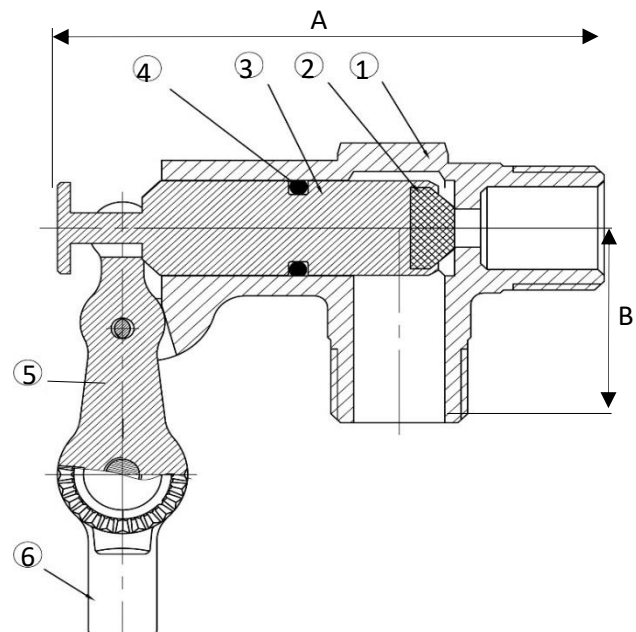

DFV Series

BRONZE FLOAT VALVE

Specifications

- 150 lbs. WSP @ 300° F Max.
- 50psi Inlet Water Pressure Max.
- MNPT Threaded Ends
- Sizes: 1/2", 3/4"
- CRN# 0C13433.5C

Features

- Bronze Body Material / ASTM B62
- 100% Leak & Pressure Tested

Item#	Size	L	H	Weight
DFV34	3/4"	3.54"	1.6"	0.9 lbs
DFV12	1/2"	3.27"	1.3"	0.7 lbs

Ref#	Description
1	Bronze Body
2	Disc
3	Plunger
4	O-Ring
5	Long Arm
6	Short Arm

* Contains lead.

* Not for use in systems intended for human consumption