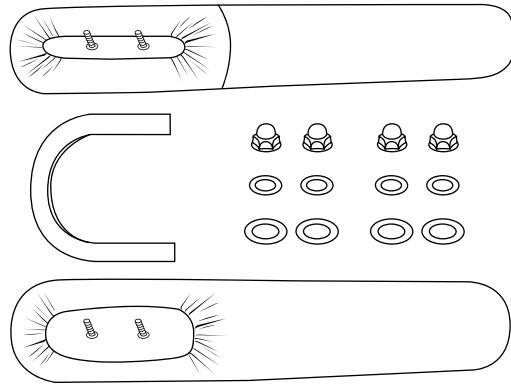

SLEEVE BOARD SET

Instruction Manual SKU# BO-1

Items included in this package

- 1 Standard 4-1/2" Board
- 1 Narrow 3-1/2" Board
- 1 'U' Shape Metal Connecting Bar
- 4 Metal Cover Nut
- 8 Metal Washer

Assembly Instructions