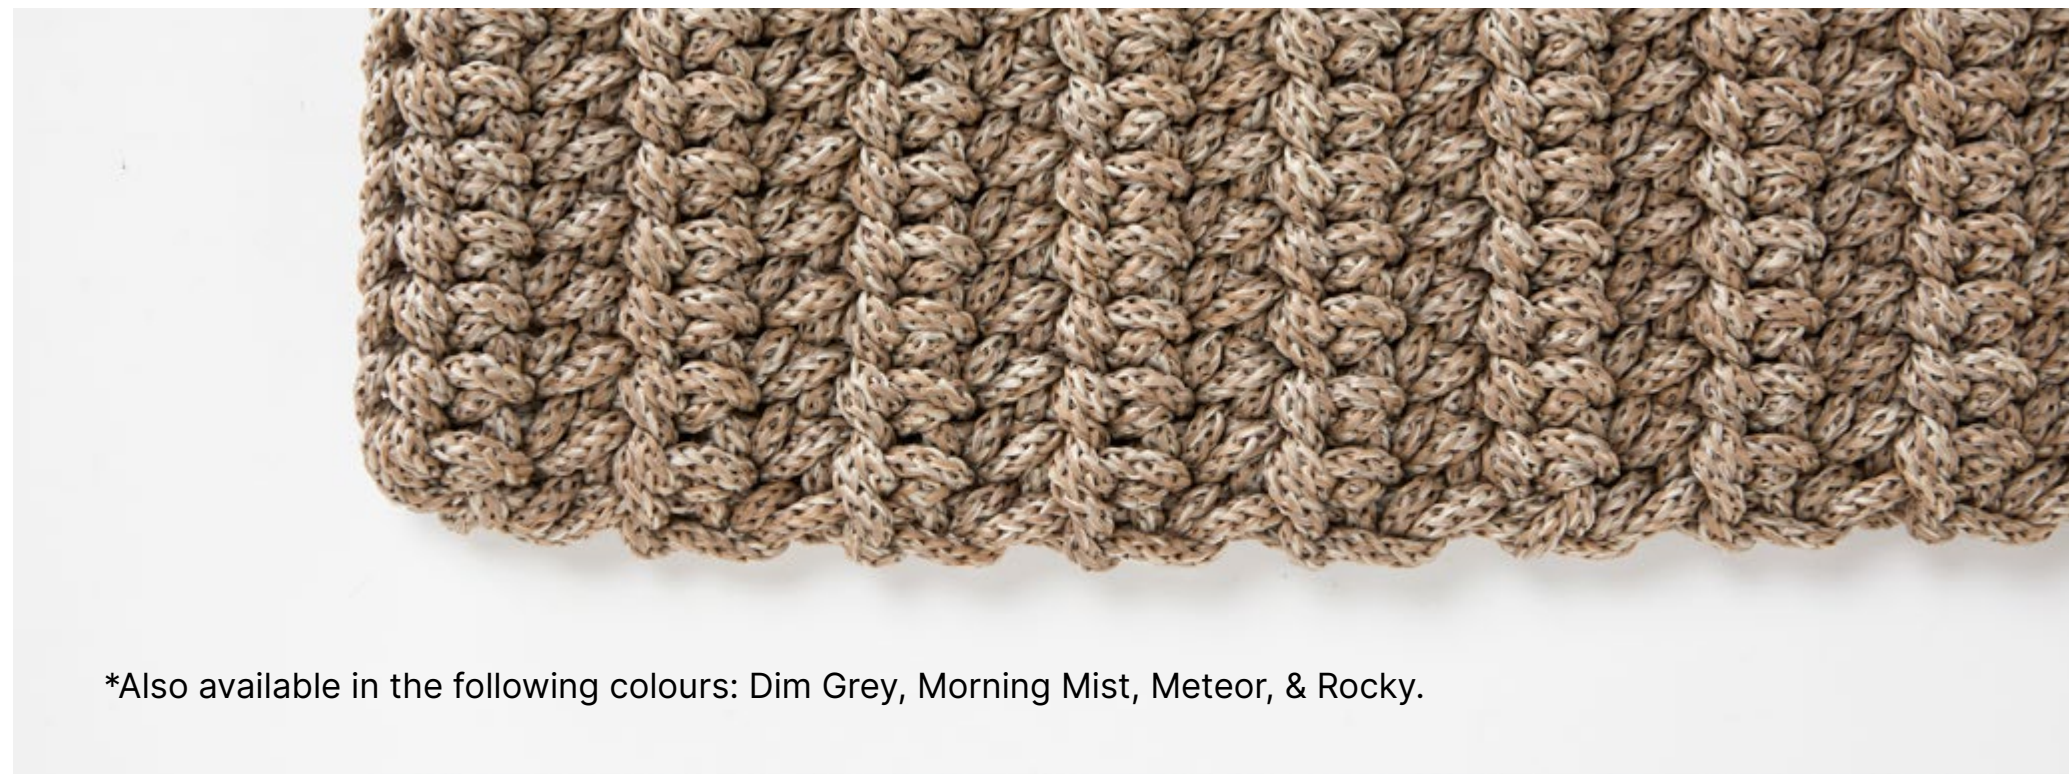

Hayseed | 1.2m x 0.71m | R 1 590 (Incl. Vat)

Willow | 1.2m x 0.71m | R 1 590 (Incl. Vat)

*Also available in the following colours: Dim Grey, Morning Mist, Meteor, & Rocky.

All prices listed are retail prices. These prices include VAT, but exclude transport costs.