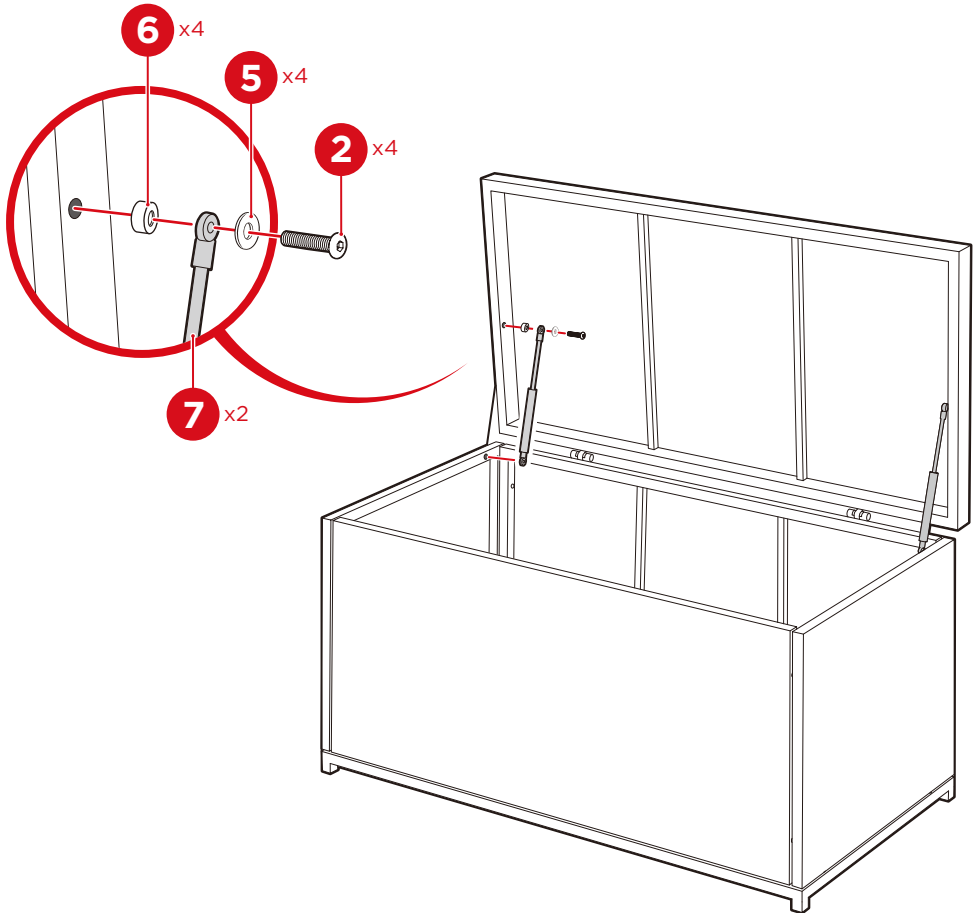

ARM

2 PCS

PARTS

PRODUCT ASSEMBLY

1

Attach the part B back to the part A bottom with two part 3 screws and two part 5 washers.

2

Attach the part D and E left/right sides with eight part 3 screws and eight part 5 washers, four screws/washers per side.

PRODUCT ASSEMBLY

3

Attach the part C front with six part 3 screws and six part 5 washers.

4

Attach the part F lid by securing the hinges together with two part 1 connector bolts and two part 4 connector nuts, one bolt/nut per hinge.

PRODUCT ASSEMBLY

5

Attach the two part 7 arms with four part 2 screws, four part 5 washers, and four part 6 spacers.

HELP CENTER

Question about your product? We're here to help. Visit us at:

help.bestchoiceproducts.com