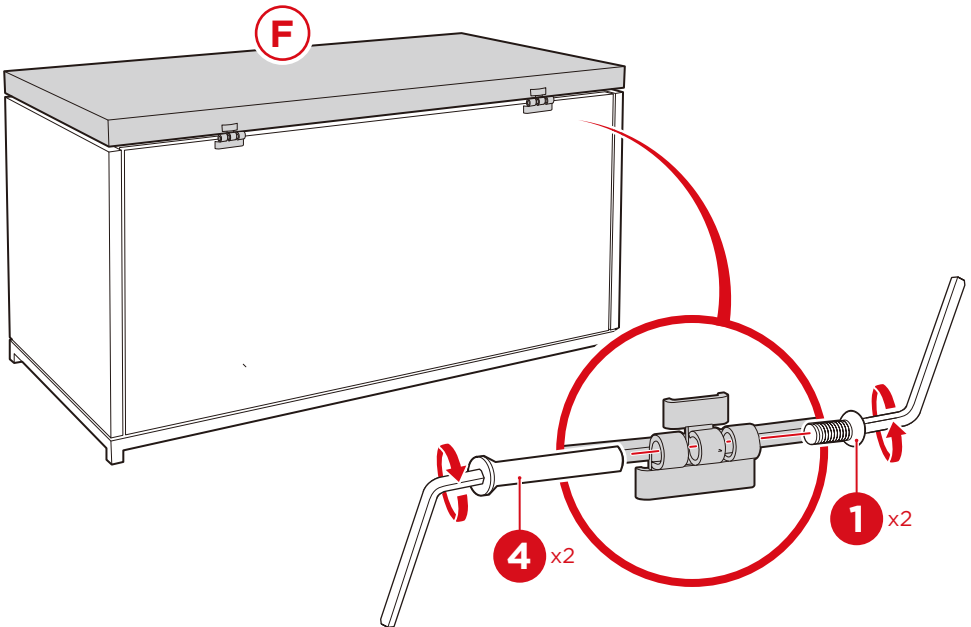

ARM

2 PCS

PARTS

PRODUCT ASSEMBLY

1

Attach the part B back to the part A bottom with two part 3 screws and two part 5 washers.

2

Attach the part D and E left/right sides with eight part 3 screws and eight part 5 washers, four screws/washers per side.

PRODUCT ASSEMBLY

3

Attach the part C front with six part 3 screws and six part 5 washers.

4

Attach the part F lid by securing the hinges together with two part 1 connector bolts and two part 4 connector nuts, one bolt/nut per hinge.

PRODUCT ASSEMBLY

5

Attach the two part 7 arms with four part 2 screws, four part 5 washers, and four part 6 spacers.

HELP CENTER

Question about your product? We're here to help. Visit us at:

help.bestchoiceproducts.com