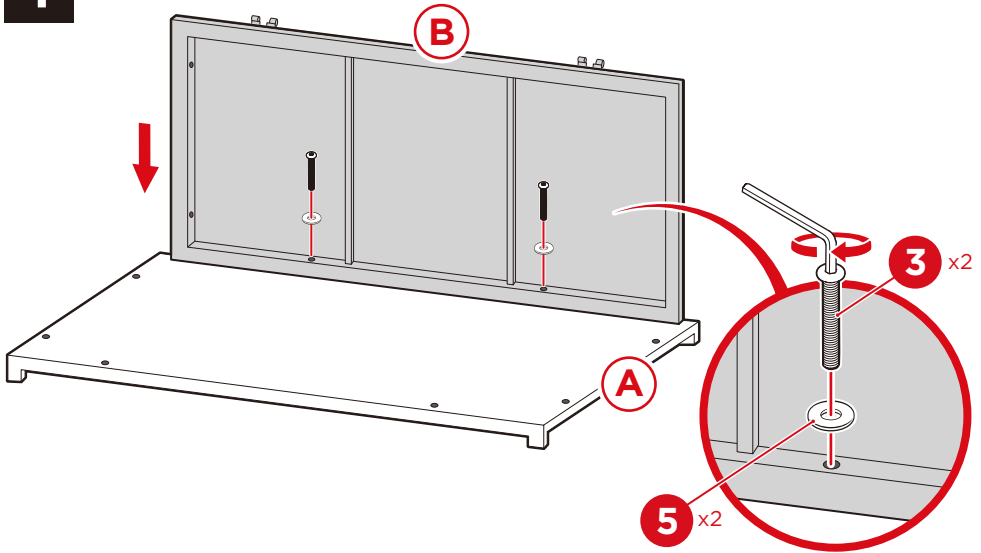

ARM

2 PCS

PARTS

PRODUCT ASSEMBLY

1

Attach the part B back to the part A bottom with two part 3 screws and two part 5 washers.

2

Attach the part D and E left/right sides with eight part 3 screws and eight part 5 washers, four screws/washers per side.

PRODUCT ASSEMBLY

3

Attach the part C front with six part 3 screws and six part 5 washers.

4

Attach the part F lid by securing the hinges together with two part 1 connector bolts and two part 4 connector nuts, one bolt/nut per hinge.