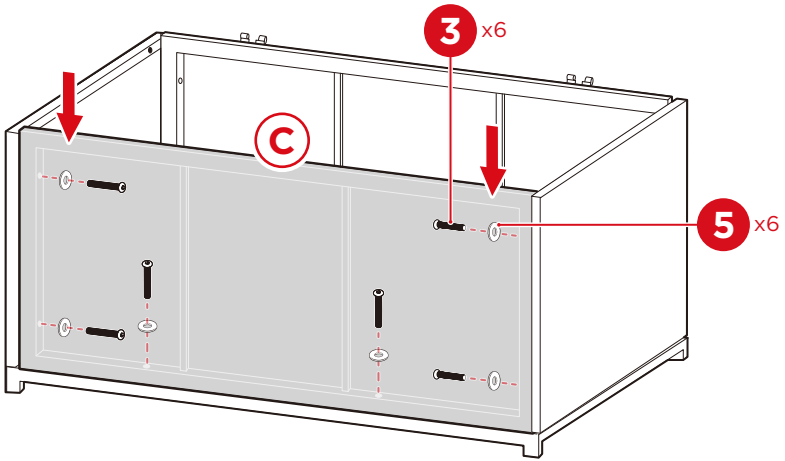

ARM

2 PCS

PARTS

PRODUCT ASSEMBLY

1

Attach the part B back to the part A bottom with two part 3 screws and two part 5 washers.

2

Attach the part D and E left/right sides with eight part 3 screws and eight part 5 washers, four screws/washers per side.

PRODUCT ASSEMBLY

3

Attach the part C front with six part 3 screws and six part 5 washers.

4

Attach the part F lid by securing the hinges together with two part 1 connector bolts and two part 4 connector nuts, one bolt/nut per hinge.