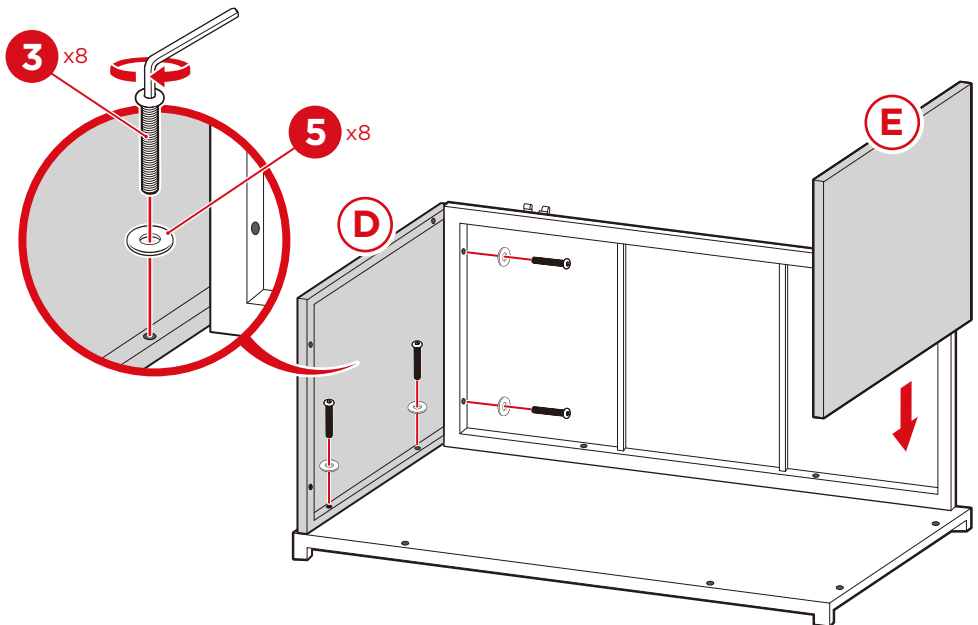

ARM

2 PCS

PARTS

PRODUCT ASSEMBLY

1

Attach the part B back to the part A bottom with two part 3 screws and two part 5 washers.

2

Attach the part D and E left/right sides with eight part 3 screws and eight part 5 washers, four screws/washers per side.

PRODUCT ASSEMBLY

3

Attach the part C front with six part 3 screws and six part 5 washers.

4

Attach the part F lid by securing the hinges together with two part 1 connector bolts and two part 4 connector nuts, one bolt/nut per hinge.