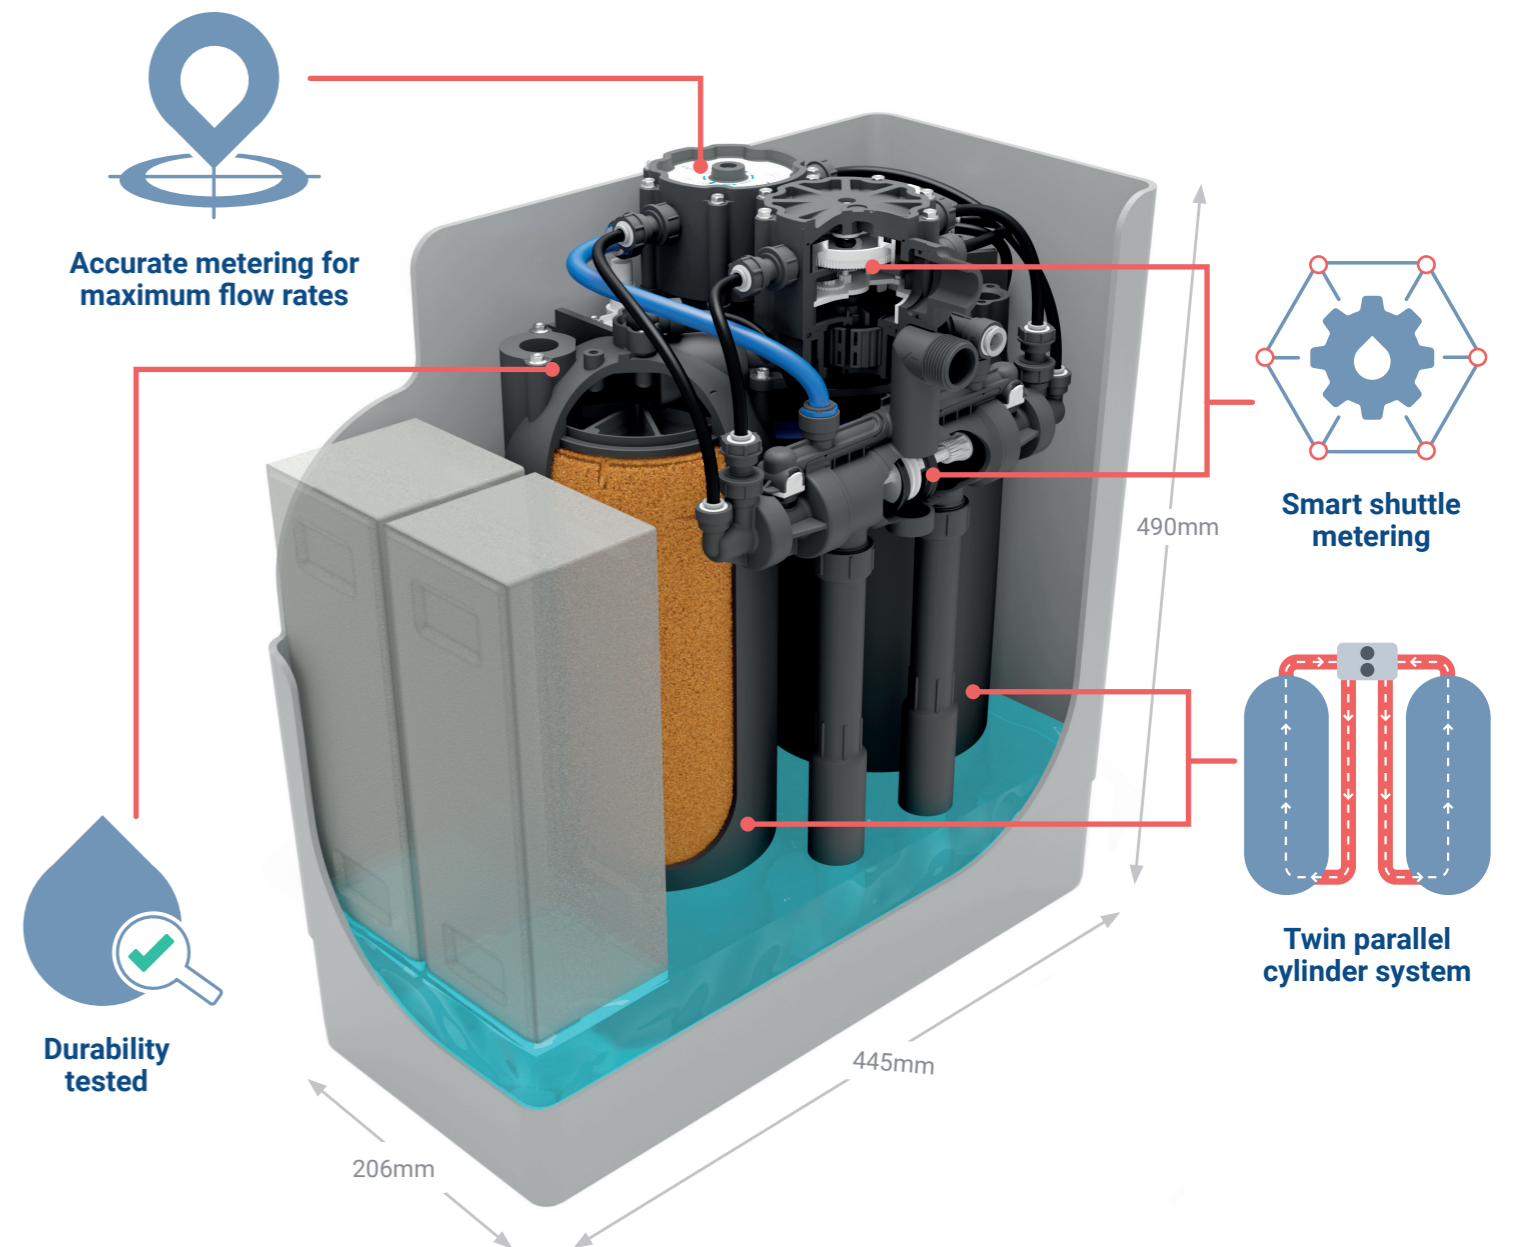

How does a water softener work?

It is a simple process that works through ion exchange. Both cylinders are filled with tiny beads that trap the calcium and magnesium hardness minerals allowing softened water to enter your home.

What is a Minimax M3 Water Softener and why is it so special?

The Minimax M3 is the 4th generation in water softener design. Its advanced twin cylinder system is extremely efficient and means you will have softened water 24 hours a day, 7 days a week. It conveniently runs on block salt, which is easier to handle, store and load compared to tablet salt. It's compact and fits under your kitchen sink.

Small and compact

The Minimax M3 is designed to be fitted under the kitchen sink. Allowing 100% softened water without compromising space.

High flow rates

The Minimax M3 is designed for all homes and works with all types of plumbing systems. With a flow rate of 51 litres per minute (with minimal pressure loss), this is the water softener for you and your home.

Durability tested

Built for maximum durability. Robustly tested for total reliability exceeding UK standards.

Twin parallel cylinder system

The twin cylinder allows for softened water 24 hours a day with more than enough capacity to supply softened water to a large family. Our parallel system ensures water is fresh for you and your family.